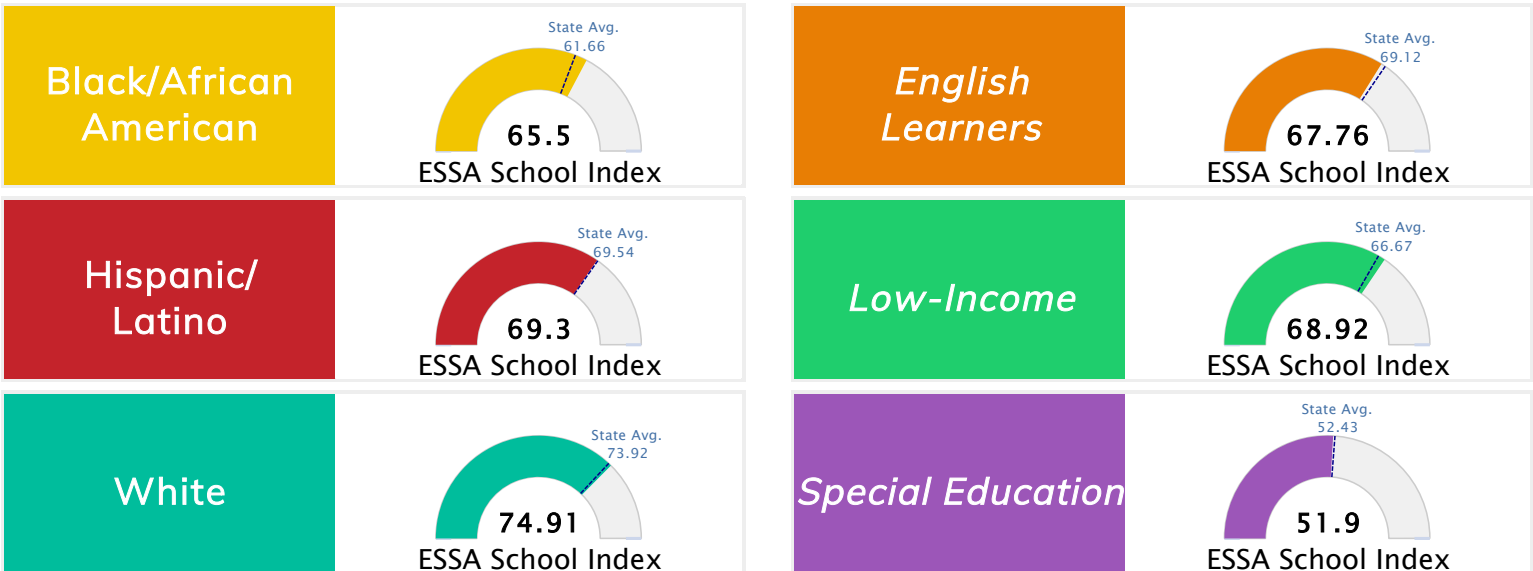

Note: Full color represents score

Prepared by the Arkansas Department of Education