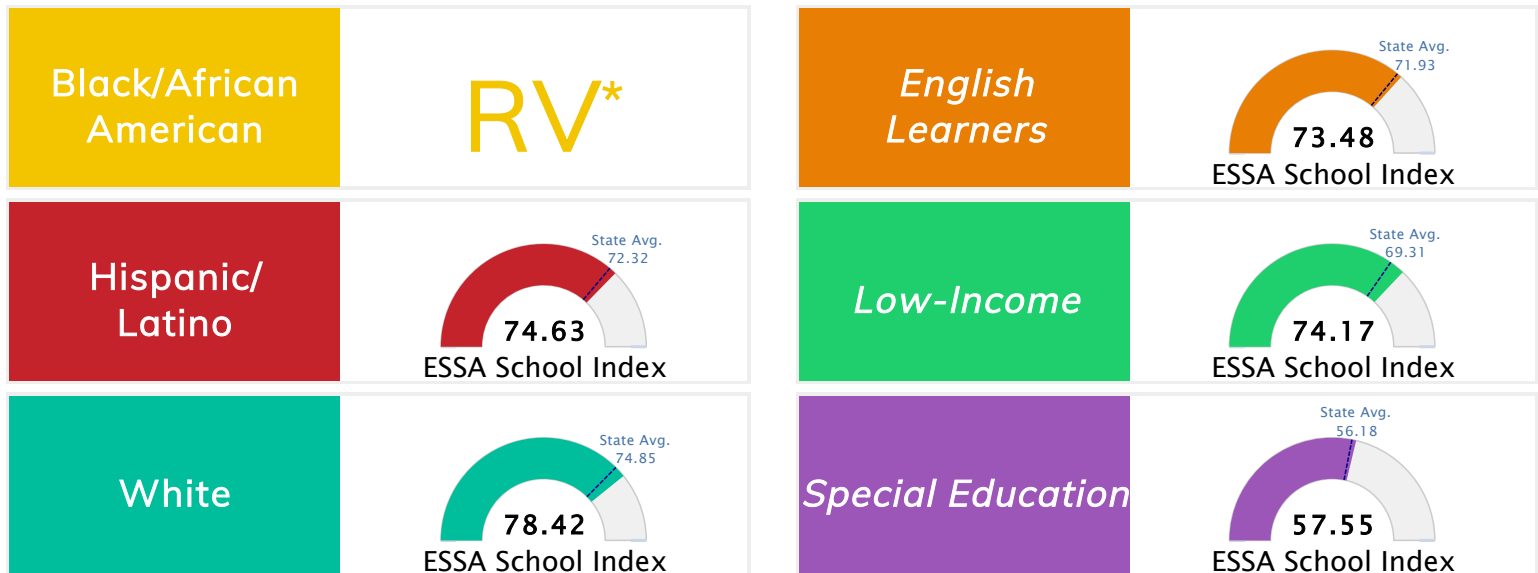

Note: Full color represents score

*RV = Restricted Value for sub-pops size < 10

Prepared by the Arkansas Department of Education