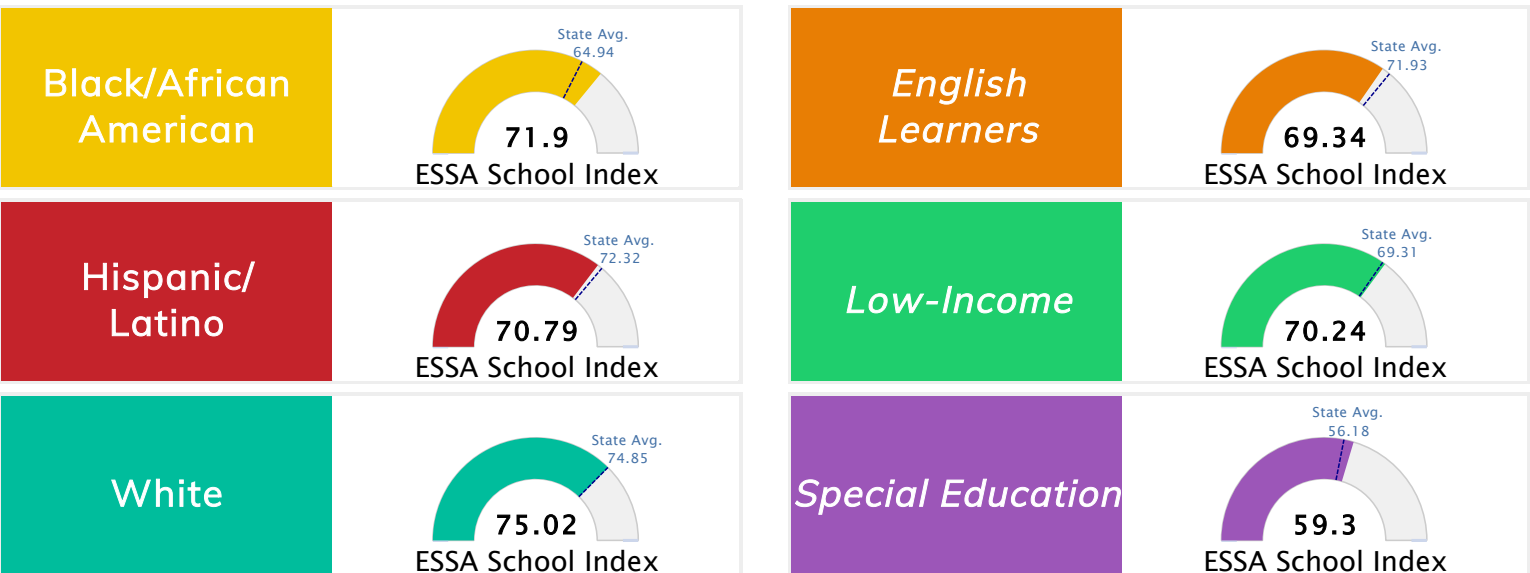

Note: Full color represents score

Prepared by the Arkansas Department of Education