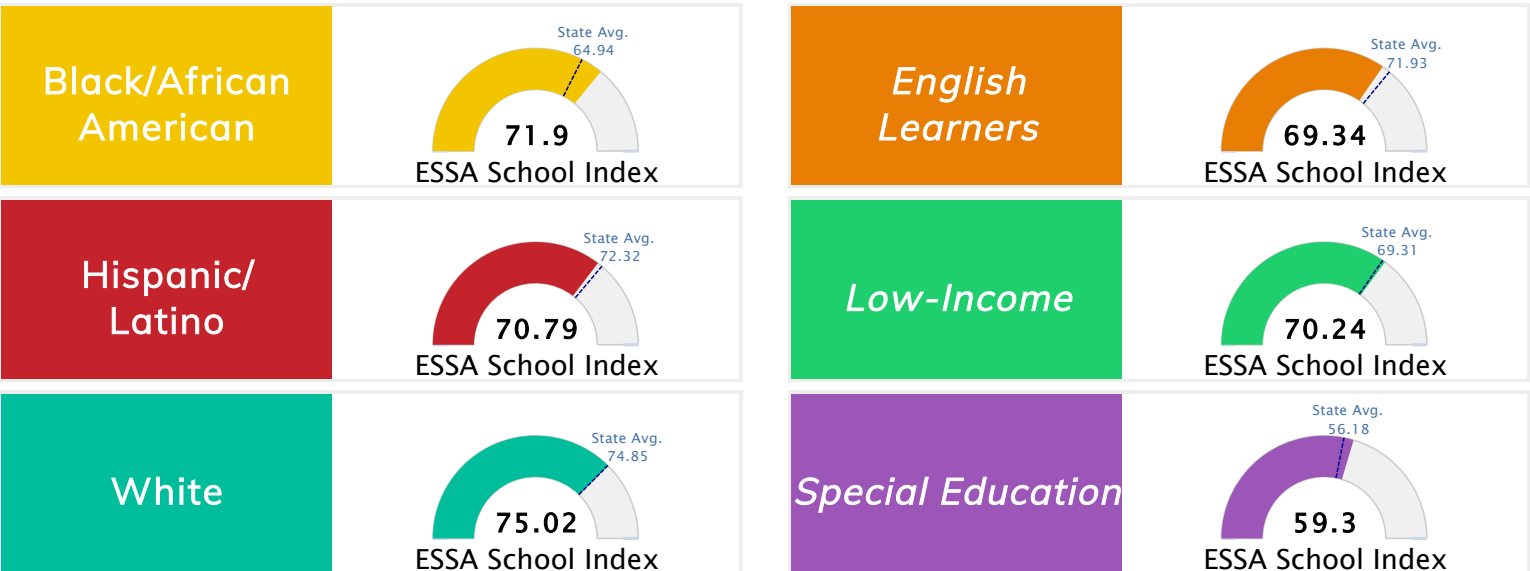

Note: Full color represents score

Prepared by the Arkansas Department of Education