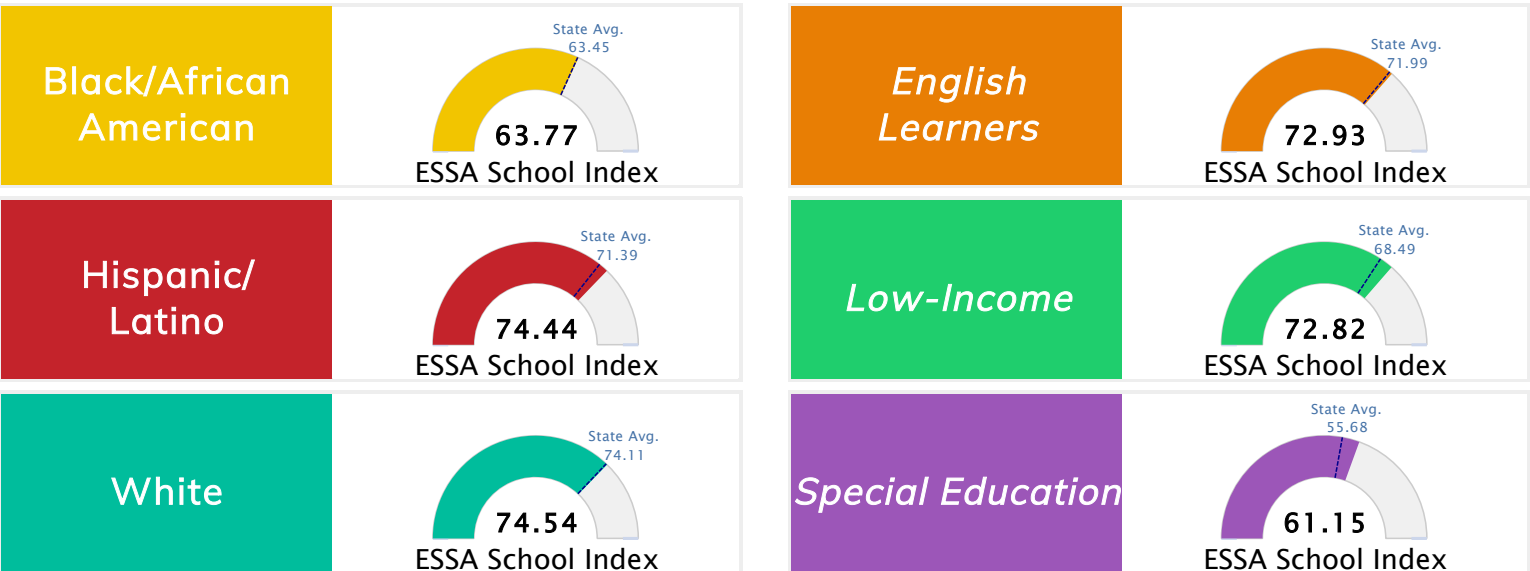

Note: Full color represents score

Prepared by the Arkansas Department of Education