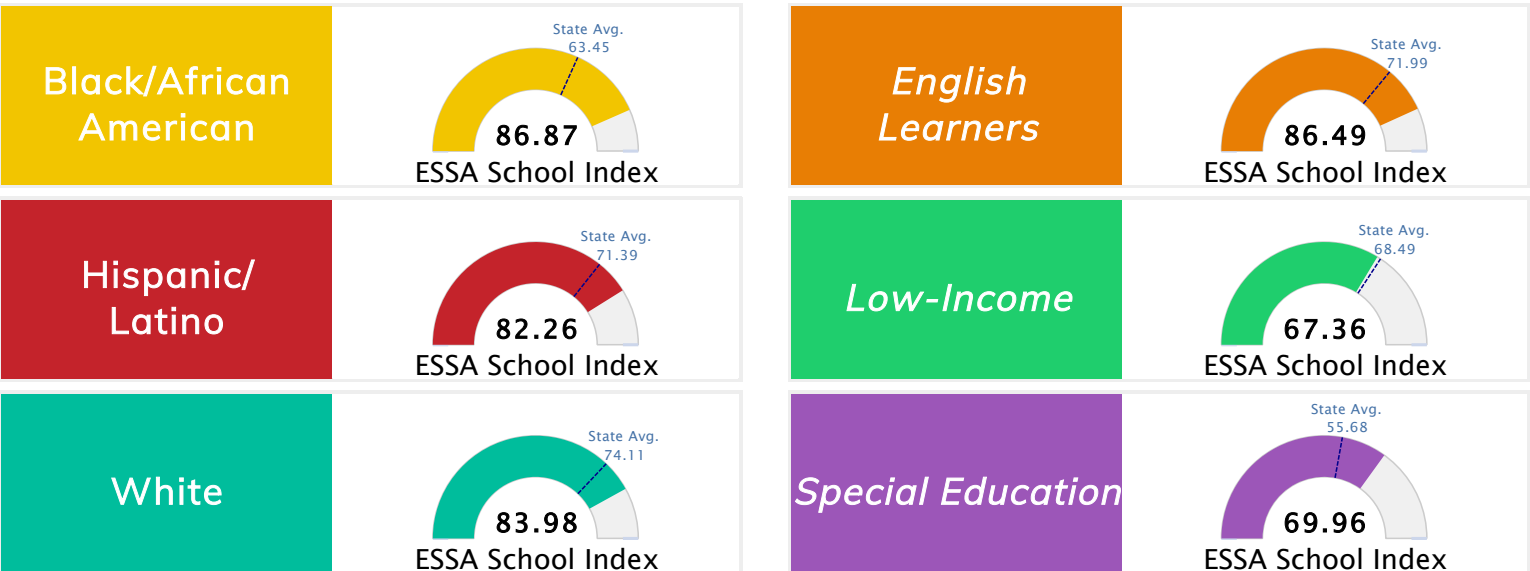

Note: Full color represents score

Prepared by the Arkansas Department of Education