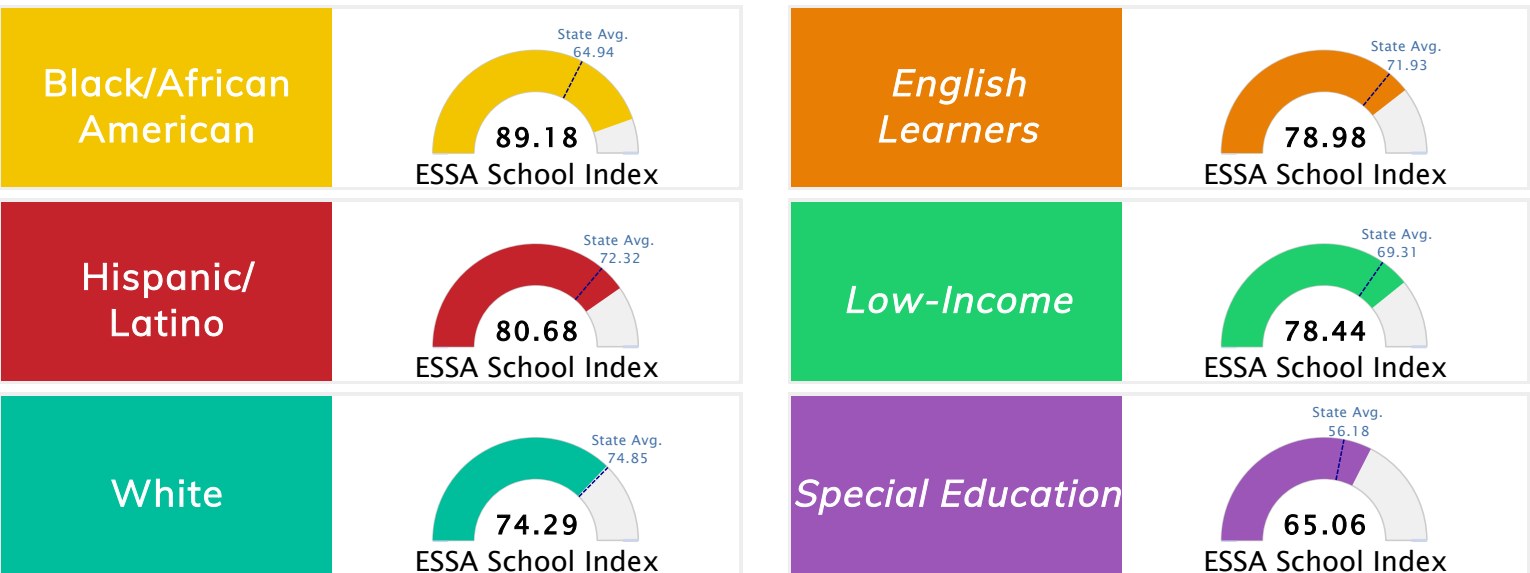

Note: Full color represents score

Prepared by the Arkansas Department of Education