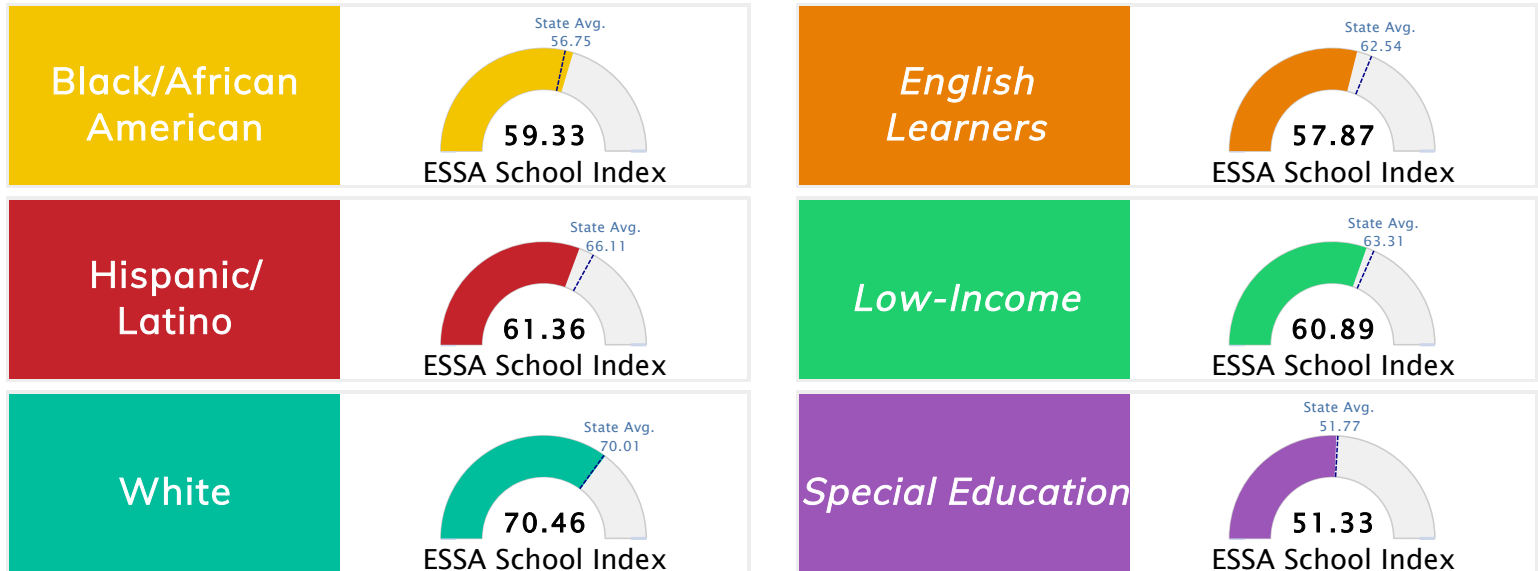

A = 73.22 and Above  
B = 67.96 - 73.21  
C = 61.10 - 67.95  
D = 52.95 - 61.09  
F = 0.00 - 52.94

\* Alternative Education (AE) program students included in attendance zone for school rating

[Learn More about Public School Rating](#)

### School Performance on the ESSA School Index Score (Federal Accountability)

Graph represents where scores fall in comparison to state averages. For more information about the Every Student Succeeds Act and the ESSA School Index, visit [arkansased.gov](http://arkansased.gov).

Note: Full color represents score

Prepared by the Arkansas Department of Education