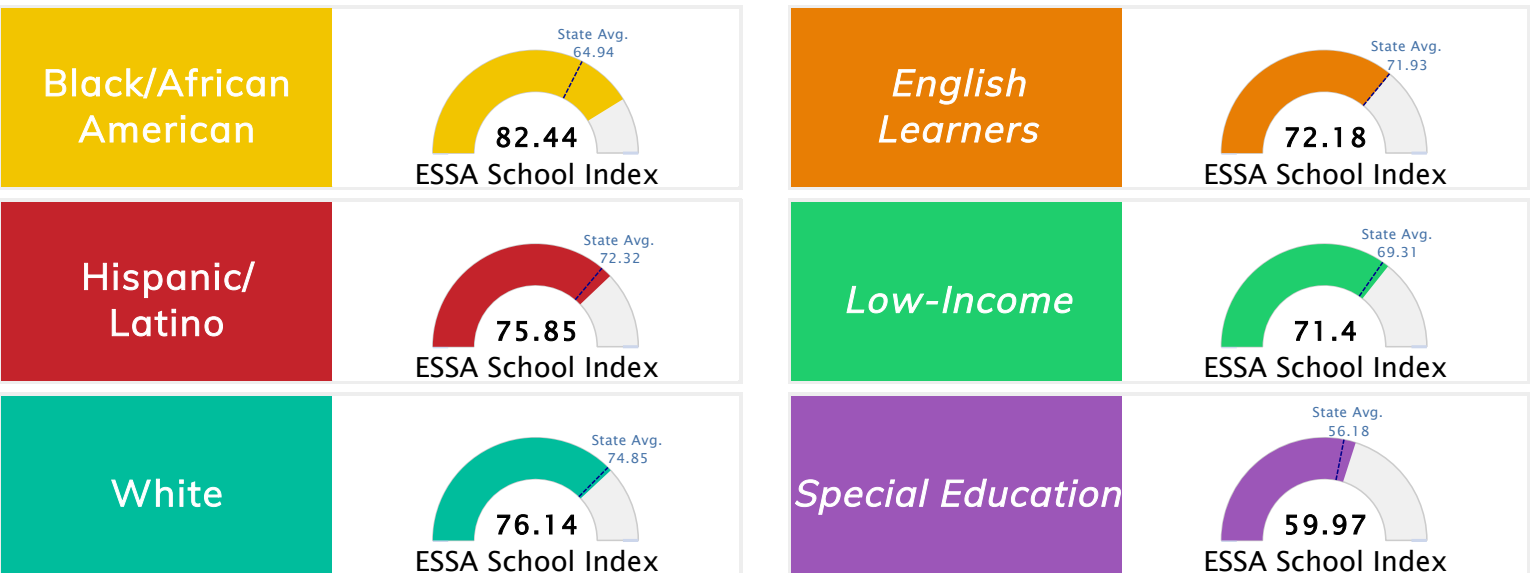

Note: Full color represents score

Prepared by the Arkansas Department of Education