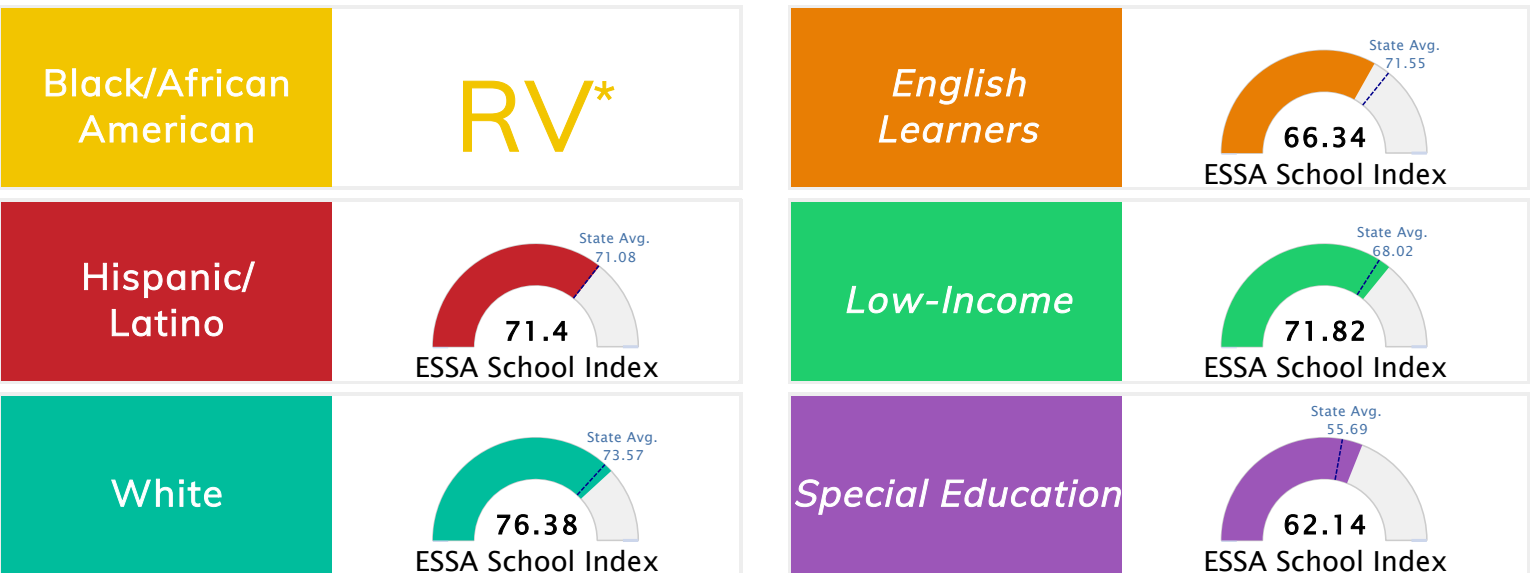

Note: Full color represents score

*RV = Restricted Value for sub-pops size < 10

Prepared by the Arkansas Department of Education