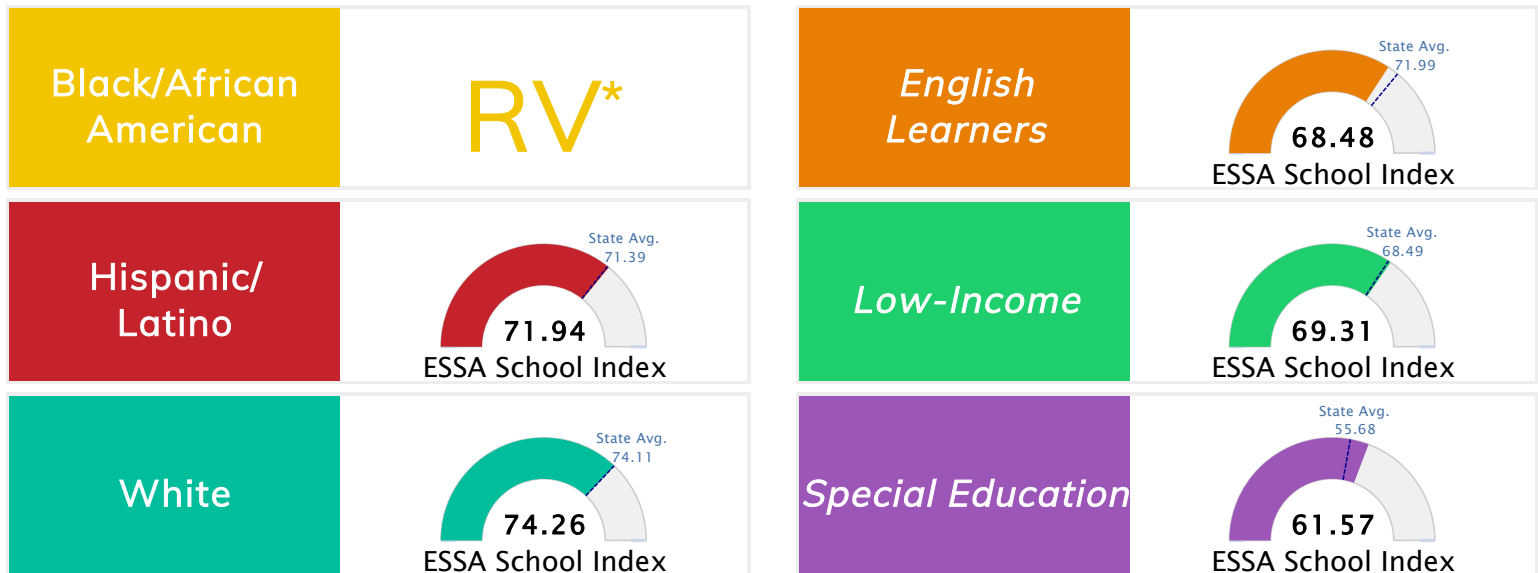

Note: Full color represents score

*RV = Restricted Value for sub-pops size < 10

Prepared by the Arkansas Department of Education