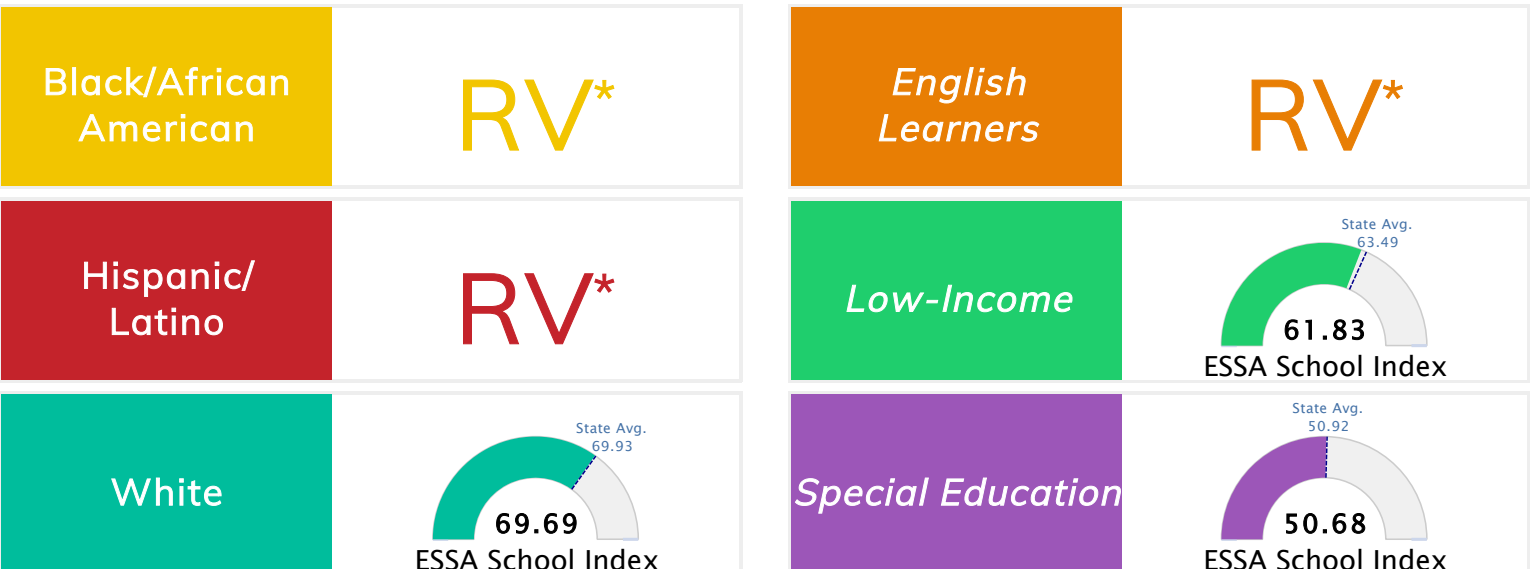

Note: Full color represents score

*RV = Restricted Value for sub-pops size < 10