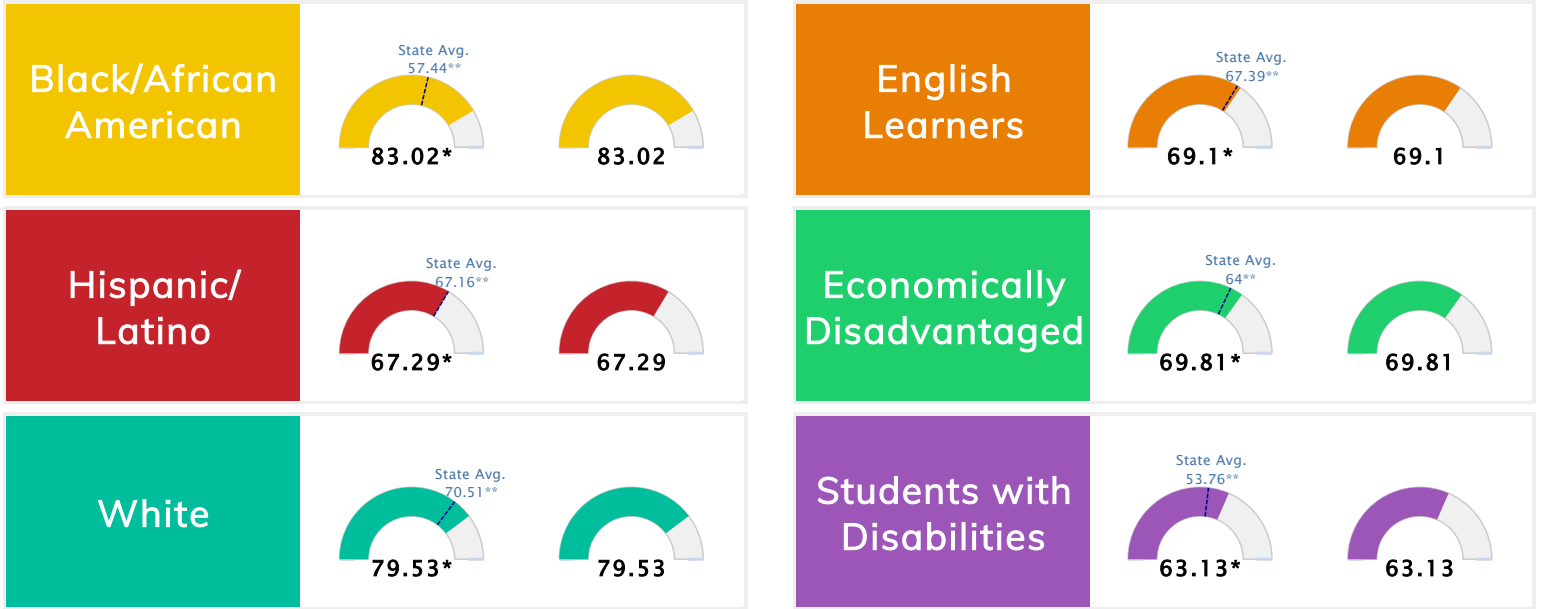

ELA % Tested	Math % Tested		ELA % Tested	Math % Tested

All Students	99.04%	98.72%			
Black / African American	100.00%	100.00%	English Learners	100.00%	100.00%
Hispanic / Latino	100.00%	100.00%	Economically Disadvantaged	100.00%	98.57%
White	98.69%	98.25%	Students with Disabilities	100.00%	100.00%

Prepared by the Arkansas Department of Education: Division of Elementary and Secondary Education