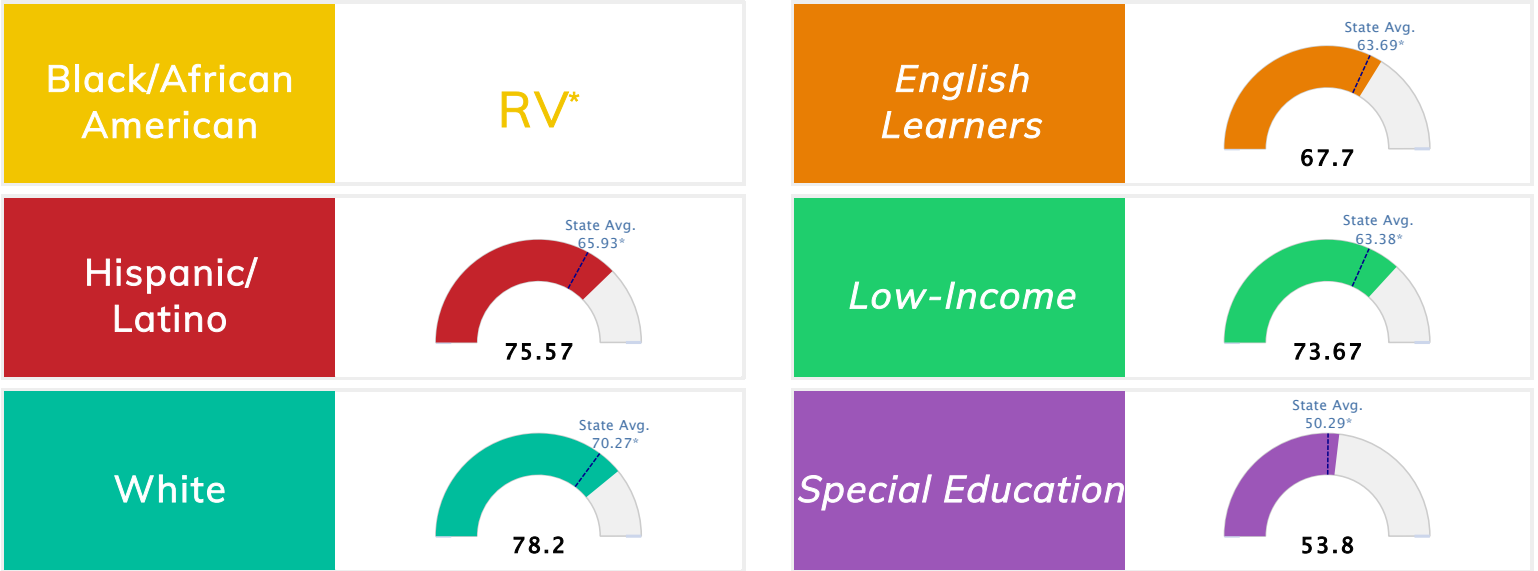

ELA % Tested	Math % Tested		ELA % Tested	Math % Tested

All Students	99.52%	99.64%			
Black / African American	RV***	RV***	English Learners	100.00%	100.00%
Hispanic / Latino	100.00%	100.00%	Economically Disadvantaged	99.30%	99.53%
White	99.60%	99.73%	Students with Disabilities	100.00%	100.00%

***RV = Restricted Value for sub-pops size < 10

Prepared by the Arkansas Department of Education: Division of Elementary and Secondary Education