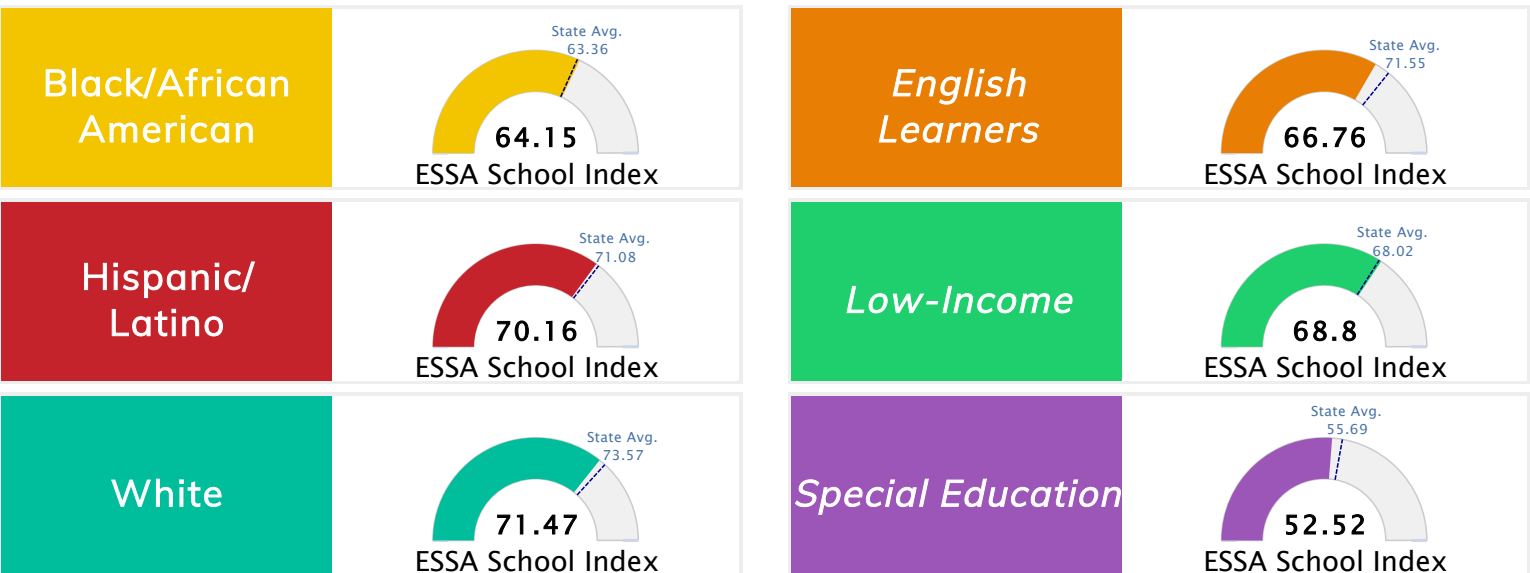

Note: Full color represents score

Prepared by the Arkansas Department of Education