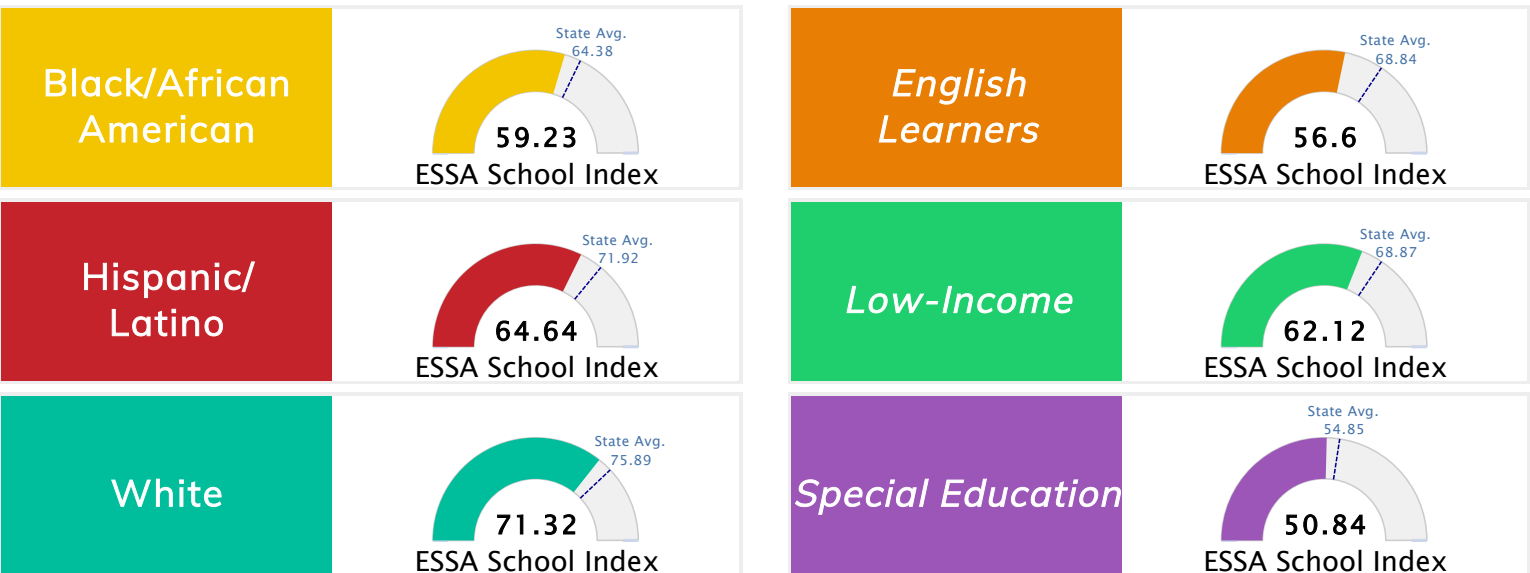

Note: Full color represents score

Prepared by the Arkansas Department of Education