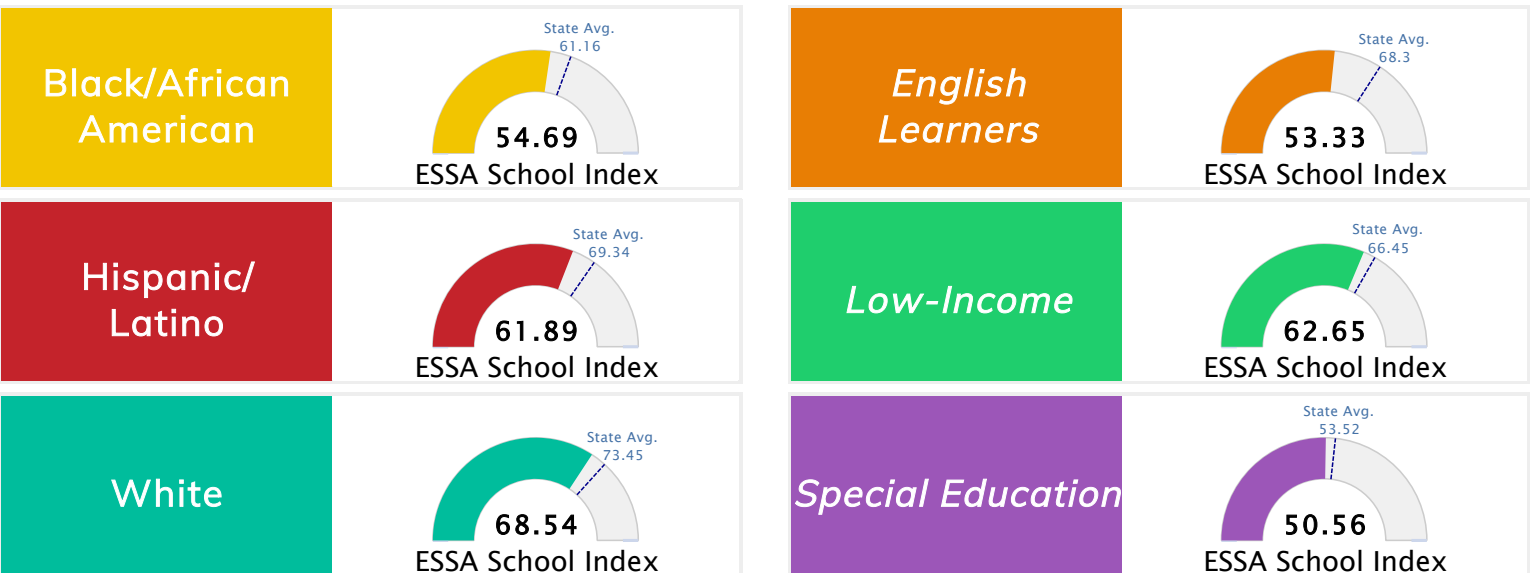

Note: Full color represents score

Prepared by the Arkansas Department of Education