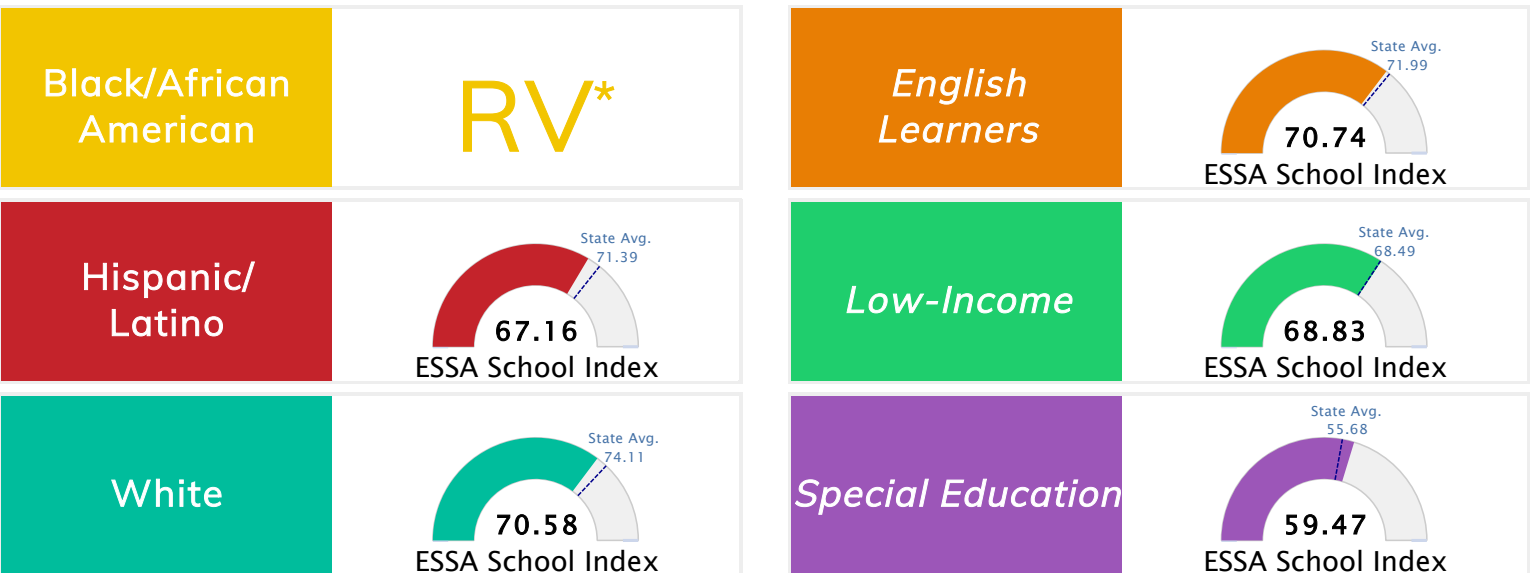

Note: Full color represents score

Prepared by the Arkansas Department of Education