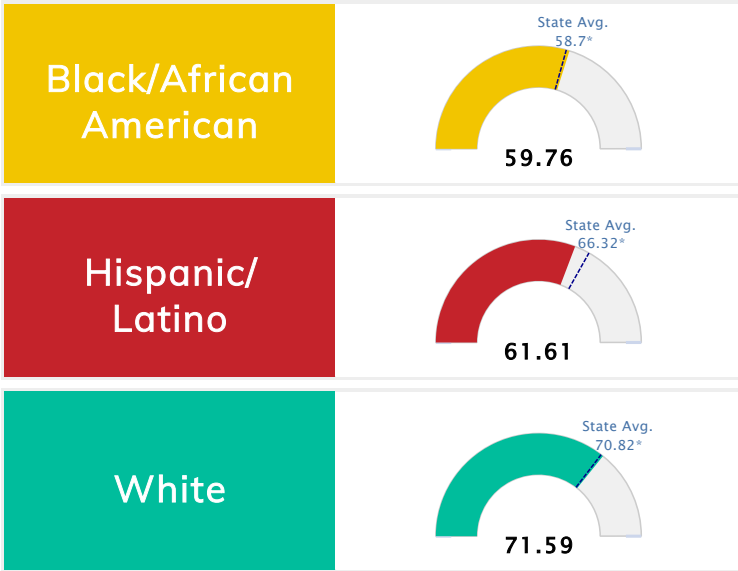

ELA % Tested	Math % Tested		ELA % Tested	Math % Tested
All Students	99.27%	99.27%			
Black / African American	98.70%	98.70%	English Learners	RV***	RV***
Hispanic / Latino	93.75%	93.75%	Economically Disadvantaged	98.70%	98.70%
White	100.00%	100.00%	Students with Disabilities	100.00%	100.00%

***RV = Restricted Value for sub-pops size < 10

Prepared by the Arkansas Department of Education: Division of Elementary and Secondary Education