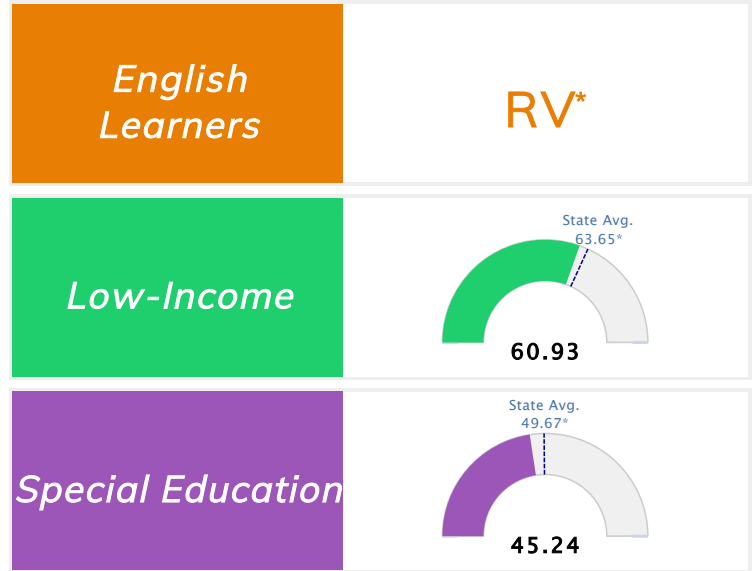

ELA % Tested	Math % Tested		ELA % Tested	Math % Tested
All Students	99.27%	99.27%			
Black / African American	98.70%	98.70%	English Learners	RV***	RV***
Hispanic / Latino	93.75%	93.75%	Economically Disadvantaged	98.70%	98.70%
White	100.00%	100.00%	Students with Disabilities	100.00%	100.00%

***RV = Restricted Value for sub-pops size < 10

Prepared by the Arkansas Department of Education: Division of Elementary and Secondary Education