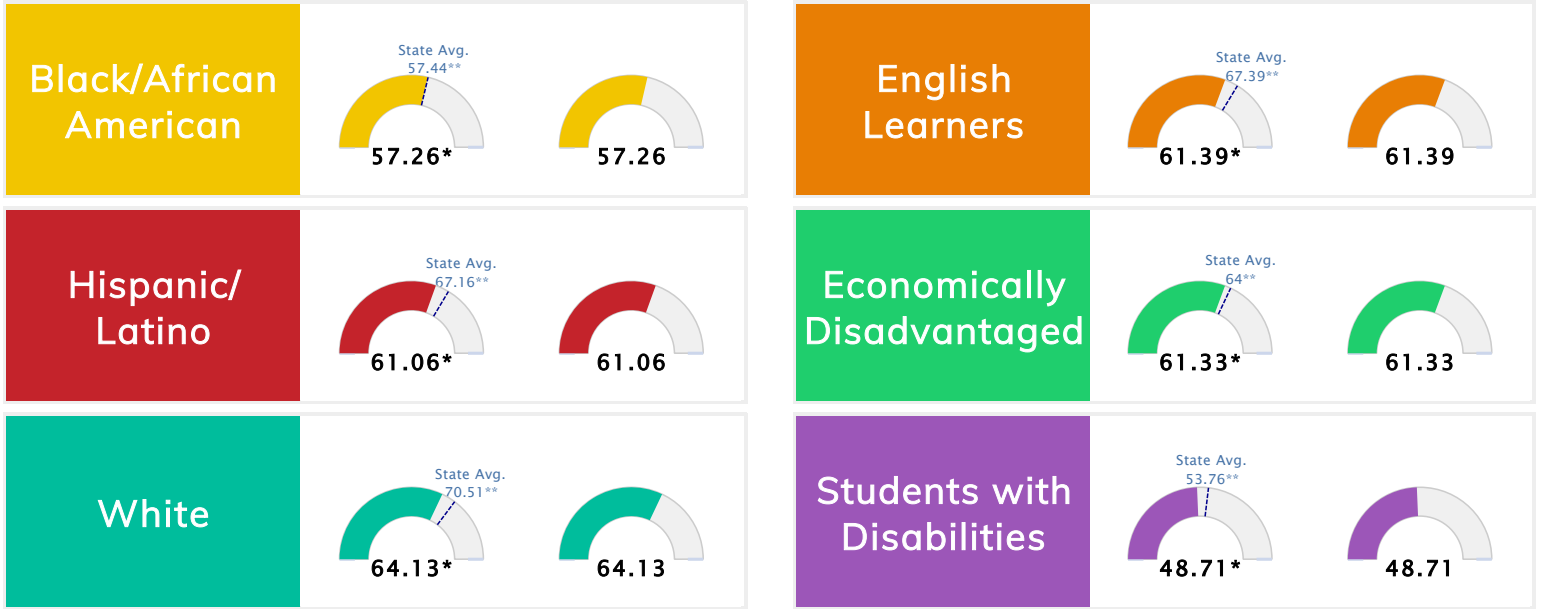

ELA % Tested	Math % Tested		ELA % Tested	Math % Tested

All Students	99.10%	99.10%			
Black / African American	100.00%	100.00%	English Learners	100.00%	100.00%
Hispanic / Latino	100.00%	100.00%	Economically Disadvantaged	100.00%	100.00%
White	98.36%	98.36%	Students with Disabilities	100.00%	100.00%

Prepared by the Arkansas Department of Education: Division of Elementary and Secondary Education