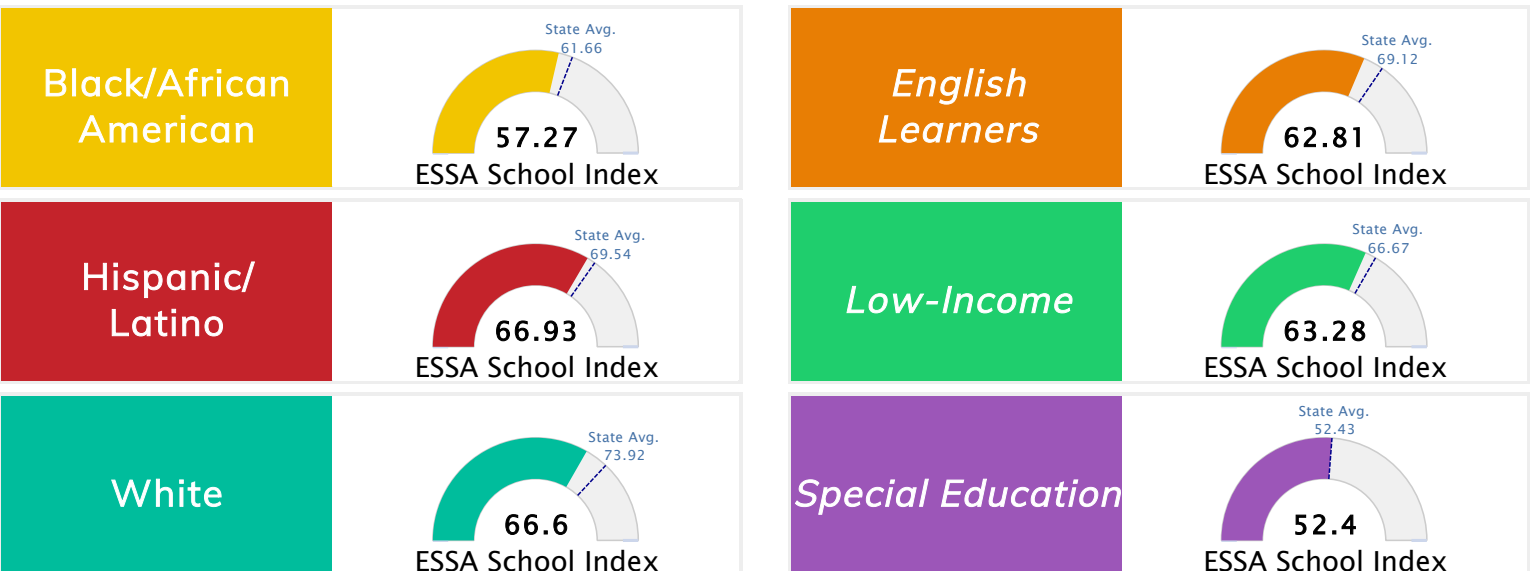

Note: Full color represents score

Prepared by the Arkansas Department of Education