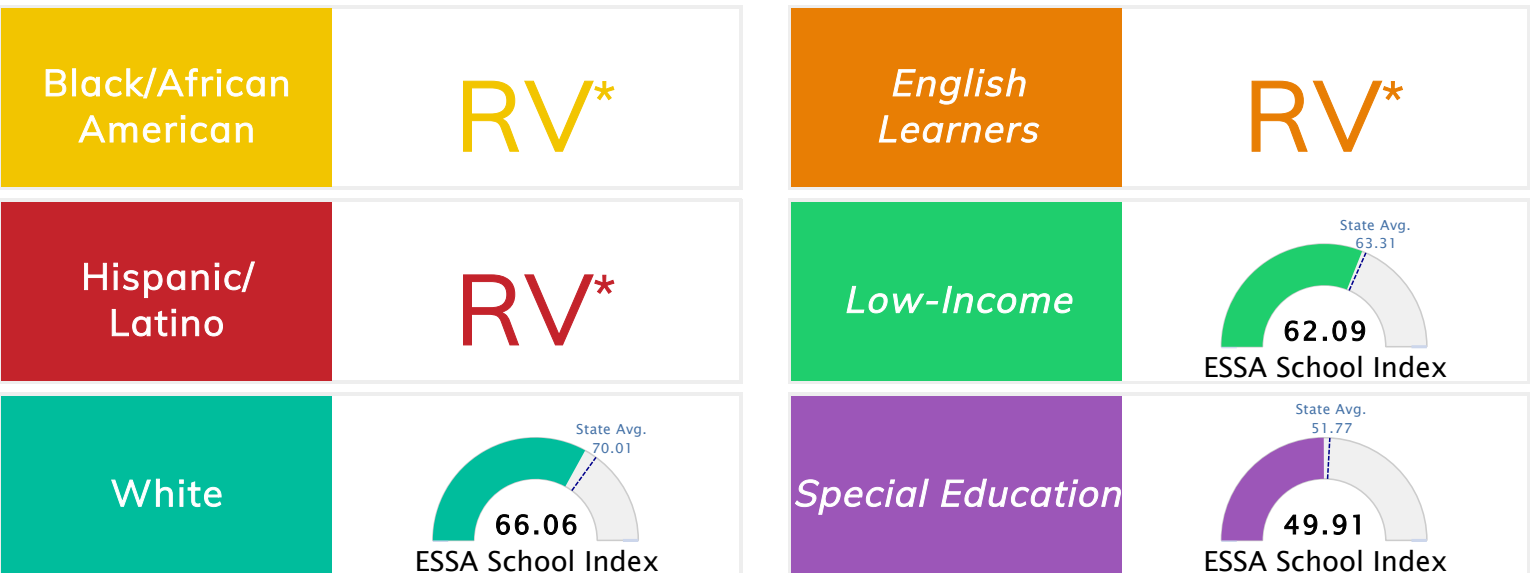

Note: Full color represents score

*RV = Restricted Value for sub-pops size < 10

Prepared by the Arkansas Department of Education