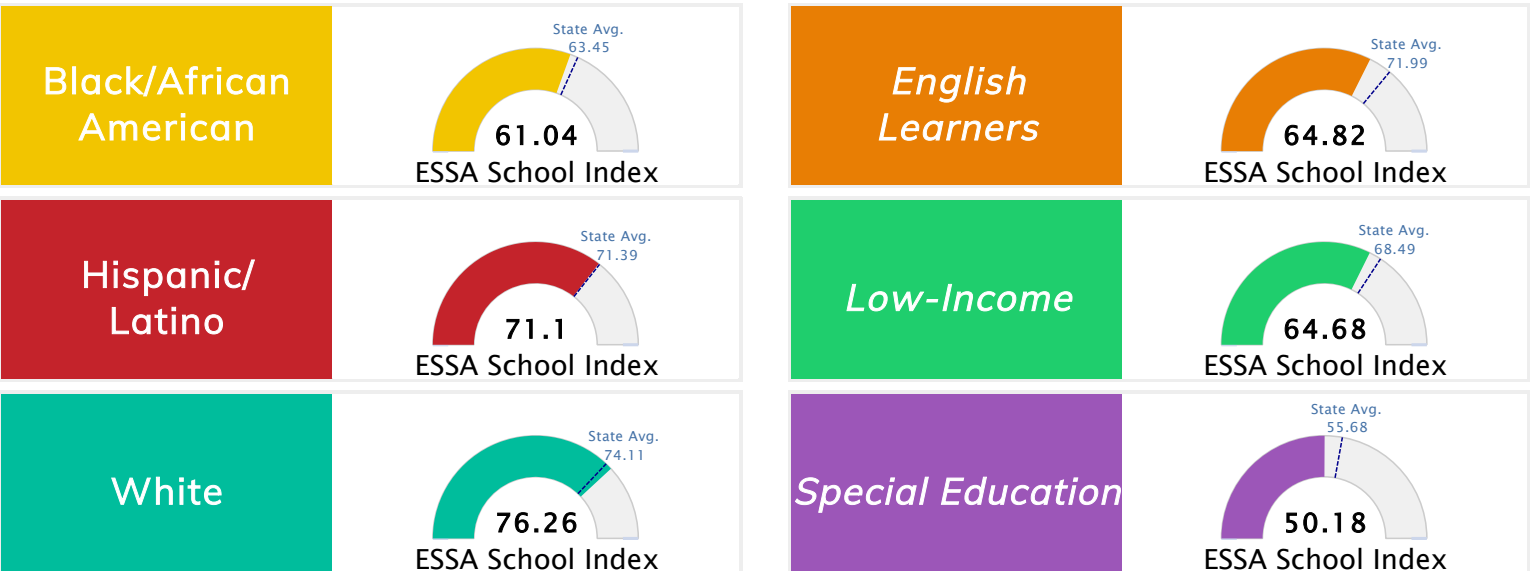

Note: Full color represents score

Prepared by the Arkansas Department of Education