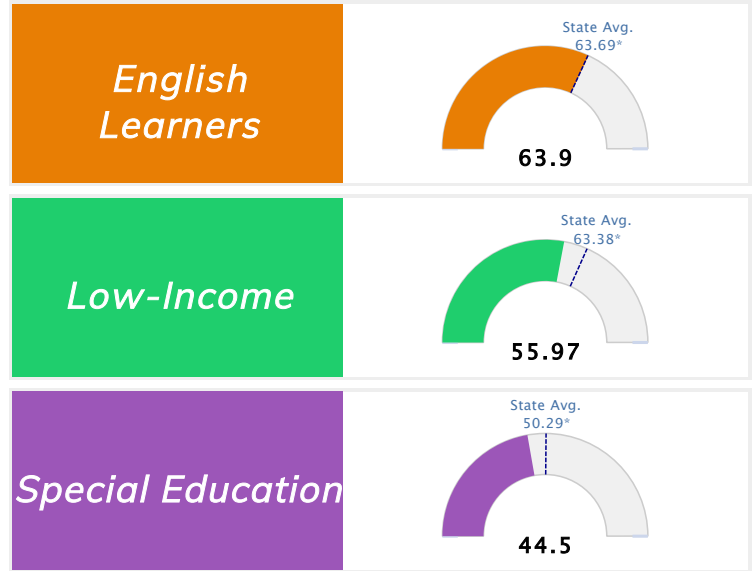

ELA % Tested	Math % Tested		ELA % Tested	Math % Tested
All Students	99.16%	99.16%			
Black / African American	98.42%	98.42%	English Learners	100.00%	100.00%
Hispanic / Latino	100.00%	100.00%	Economically Disadvantaged	99.03%	99.03%
White	100.00%	100.00%	Students with Disabilities	100.00%	100.00%

Prepared by the Arkansas Department of Education: Division of Elementary and Secondary Education