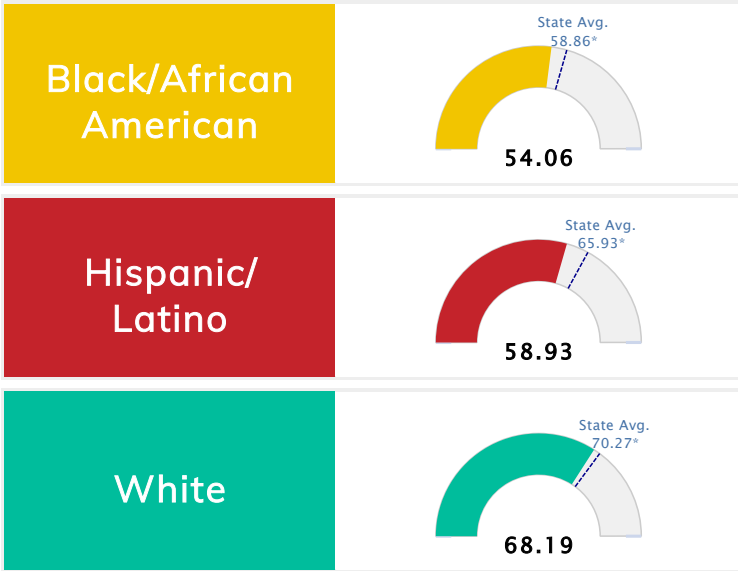

ELA % Tested	Math % Tested		ELA % Tested	Math % Tested
All Students	99.16%	99.16%			
Black / African American	98.42%	98.42%	English Learners	100.00%	100.00%
Hispanic / Latino	100.00%	100.00%	Economically Disadvantaged	99.03%	99.03%
White	100.00%	100.00%	Students with Disabilities	100.00%	100.00%

Prepared by the Arkansas Department of Education: Division of Elementary and Secondary Education