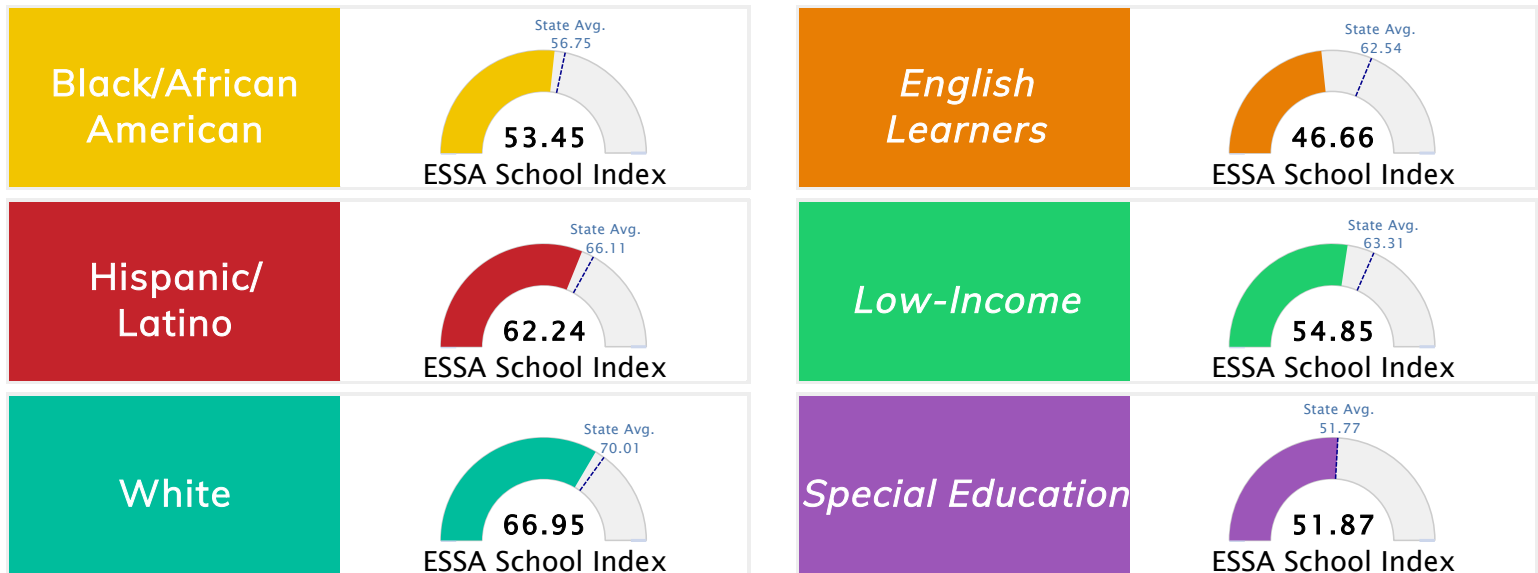

Note: Full color represents score

Prepared by the Arkansas Department of Education