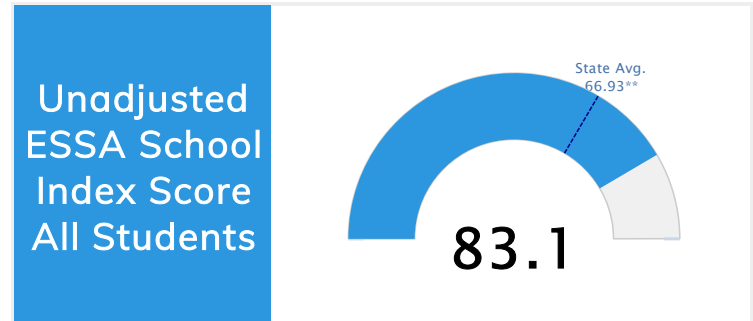

2020 - 2021 • Accountability At-a-Glance • Taylor Elementary School

Contact Information
Taylor Elementary School | Emerson-Taylor-Bradley School District
Principal: Kelli Mclelland | Superintendent: David Downs
506 East Pine Street Taylor, AR 71861-
http://www.etbsd.org | (870) 626-3304

Student Information			
Grades	K - 6	Total Enrollment	295
Black	1.36%	<i>English Learners</i>	0.00%
Hispanic	1.36%	<i>Economically Disadvantaged</i>	37.29%
White	96.61%	<i>Students with Disabilities</i>	9.83%

The Public School Rating System (A.C.A. § 6-15-2105) was suspended for the 2020-2021 school year by Act 89 of 2021

School Performance • ESSA School Index Score 2021

*To ensure stakeholders can draw reasonable conclusions about school performance, two scores are reported for all students and subgroups of students. This promotes increased transparency and ensures the information on performance is meaningful and comparable as required by Section 1111(c)(4)(E)(ii) of the Every Student Succeeds Act.

Two scores reported (If both scores are equal the school tested 95% or more students):

- **Adjusted ESSA School Index score:** The Annual ESSA School Index Score follows the approved [ESSA Business Rules](#).
- **Unadjusted ESSA School Index score:** This score reflects school performance for full academic year students that were tested regardless of whether 95% of students tested. Please see percent tested below. These data should only be used to facilitate discussions regarding the impact of COVID-19.

**State Average of ESSA School Index Scores for Grade Span.