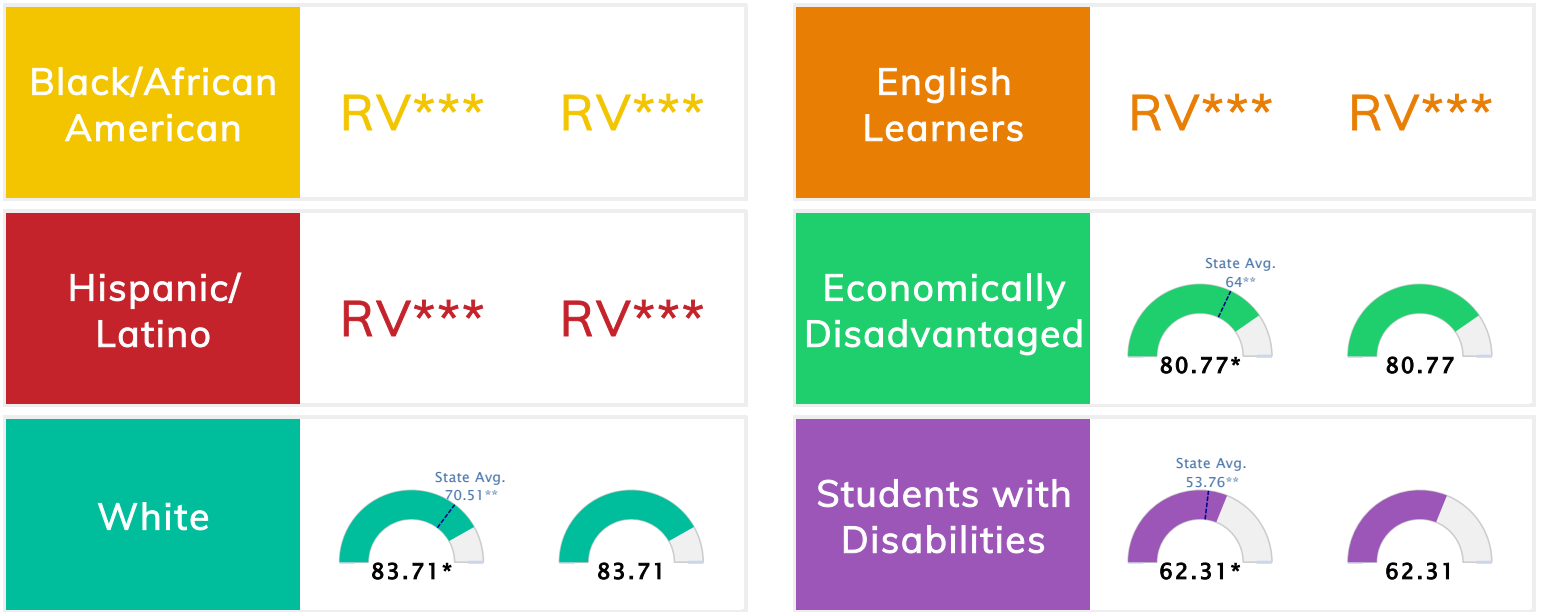

ELA % Tested	Math % Tested	ELA % Tested	Math % Tested

All Students	99.40%	99.40%		
Black / African American	RV***	RV***	English Learners	RV***
Hispanic / Latino	RV***	RV***	Economically Disadvantaged	100.00%
White	99.37%	99.37%	Students with Disabilities	90.00%

***RV = Restricted Value for sub-pops size < 10

Prepared by the Arkansas Department of Education: Division of Elementary and Secondary Education