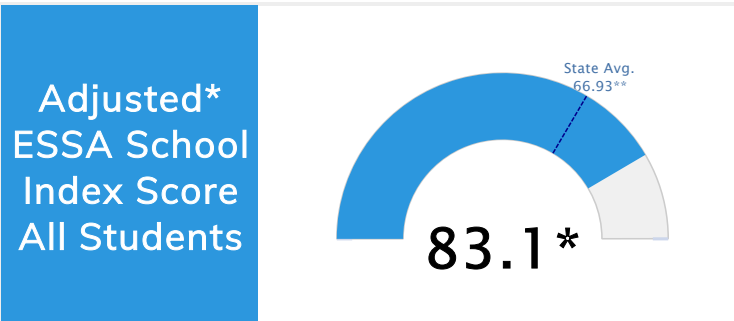

2020 - 2021 • Accountability At-a-Glance • Taylor Elementary School

Contact Information
Taylor Elementary School | Emerson-Taylor-Bradley School District
Principal: Kelli Mclelland | Superintendent: David Downs
506 East Pine Street Taylor, AR 71861-
http://www.etbsd.org | (870) 626-3304

Student Information			
Grades	K - 6	Total Enrollment	295
Black	1.36%	<i>English Learners</i>	0.00%
Hispanic	1.36%	<i>Economically Disadvantaged</i>	37.29%
White	96.61%	<i>Students with Disabilities</i>	9.83%

The Public School Rating System (A.C.A. § 6-15-2105) was suspended for the 2020-2021 school year by Act 89 of 2021

School Performance • ESSA School Index Score 2021

*To ensure stakeholders can draw reasonable conclusions about school performance, two scores are reported for all students and subgroups of students. This promotes increased transparency and ensures the information on performance is meaningful and comparable as required by Section 1111(c)(4)(E)(ii) of the Every Student Succeeds Act.

Two scores reported (If both scores are equal the school tested 95% or more students):

- **Adjusted ESSA School Index score:** The Annual ESSA School Index Score follows the approved [ESSA Business Rules](#).
- **Unadjusted ESSA School Index score:** This score reflects school performance for full academic year students that were tested regardless of whether 95% of students tested. Please see percent tested below. These data should only be used to facilitate discussions regarding the impact of COVID-19.

**State Average of ESSA School Index Scores for Grade Span.