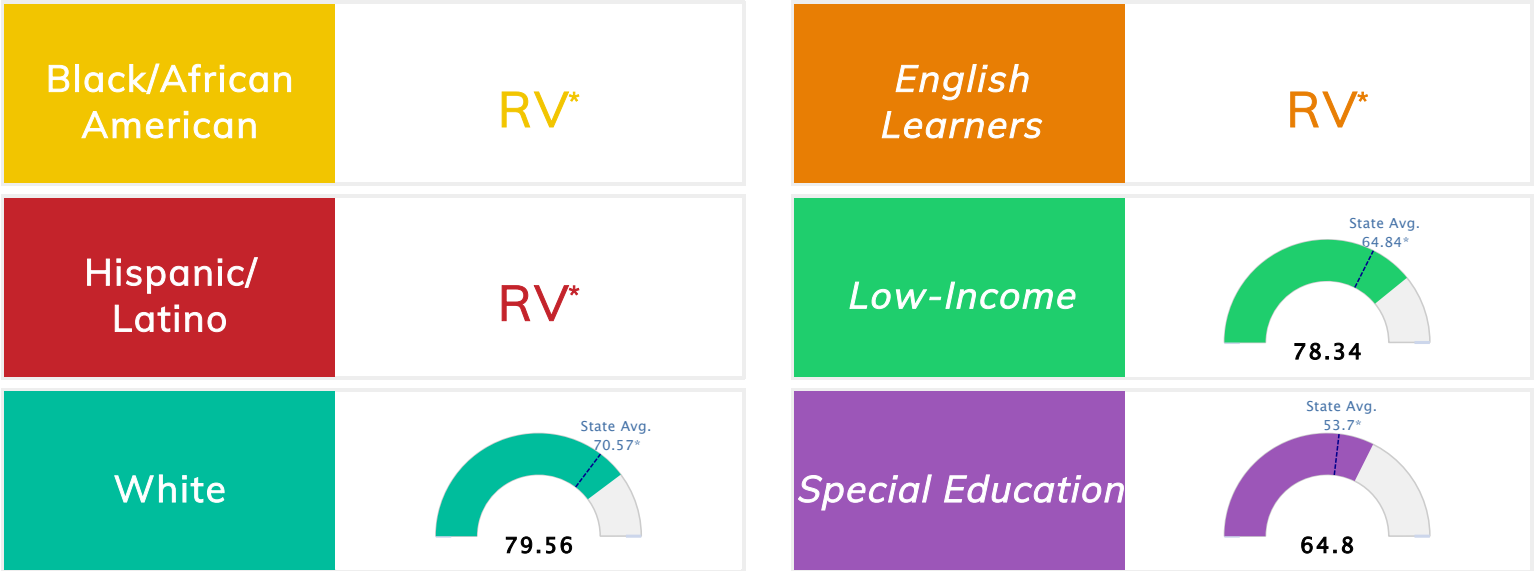

ELA % Tested	Math % Tested		ELA % Tested	Math % Tested

All Students	100.00%	100.00%			
Black / African American	RV***	RV***	English Learners	RV***	RV***
Hispanic / Latino	RV***	RV***	Economically Disadvantaged	100.00%	100.00%
White	100.00%	100.00%	Students with Disabilities	100.00%	100.00%

***RV = Restricted Value for sub-pops size < 10

Prepared by the Arkansas Department of Education: Division of Elementary and Secondary Education