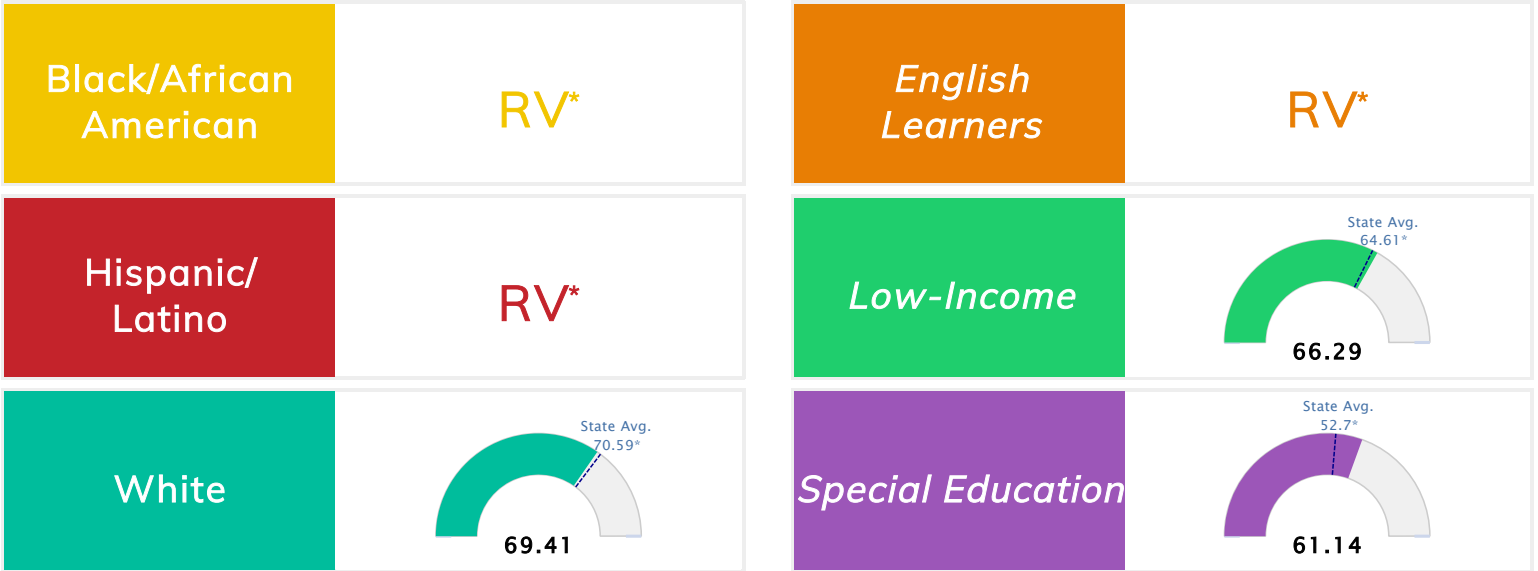

ELA % Tested	Math % Tested		ELA % Tested	Math % Tested

All Students	100.00%	100.00%			
Black / African American	RV***	RV***	English Learners	RV***	RV***
Hispanic / Latino	RV***	RV***	Economically Disadvantaged	100.00%	100.00%
White	100.00%	100.00%	Students with Disabilities	100.00%	100.00%

***RV = Restricted Value for sub-pops size < 10

Prepared by the Arkansas Department of Education: Division of Elementary and Secondary Education