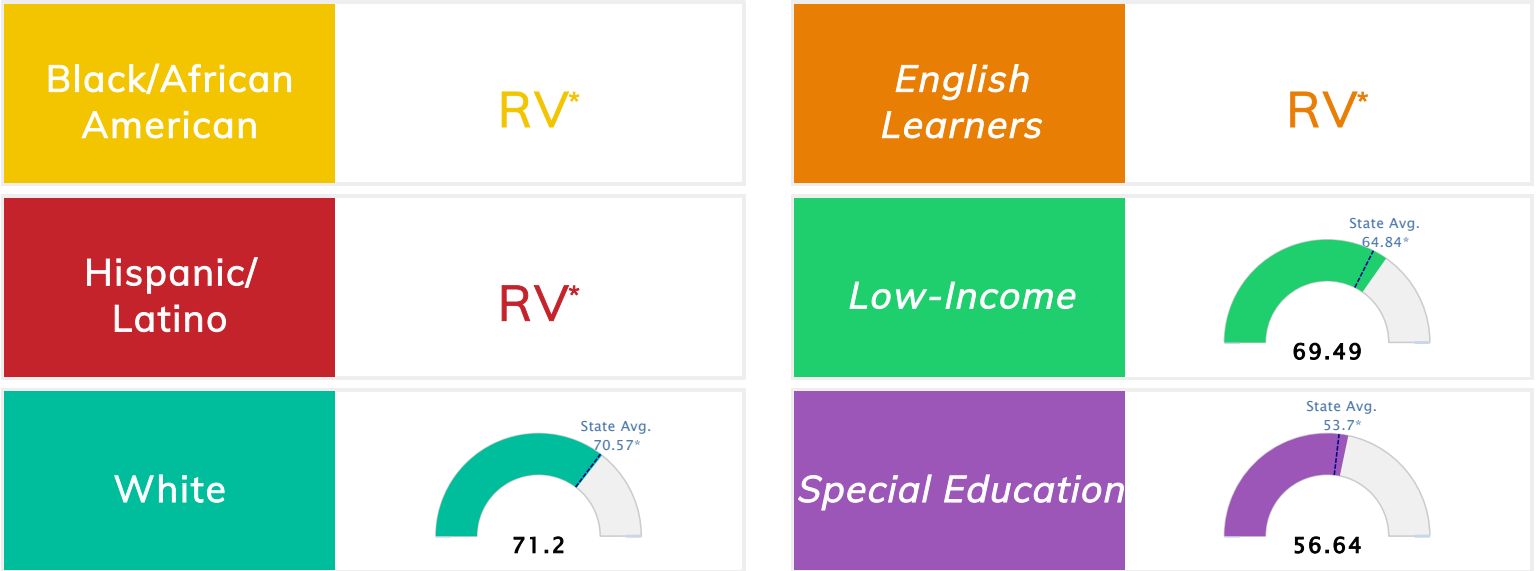

ELA % Tested	Math % Tested		ELA % Tested	Math % Tested

All Students	100.00%	100.00%			
Black / African American	RV***	RV***	English Learners	RV***	RV***
Hispanic / Latino	RV***	RV***	Economically Disadvantaged	100.00%	100.00%
White	100.00%	100.00%	Students with Disabilities	100.00%	100.00%

***RV = Restricted Value for sub-pops size < 10

Prepared by the Arkansas Department of Education: Division of Elementary and Secondary Education