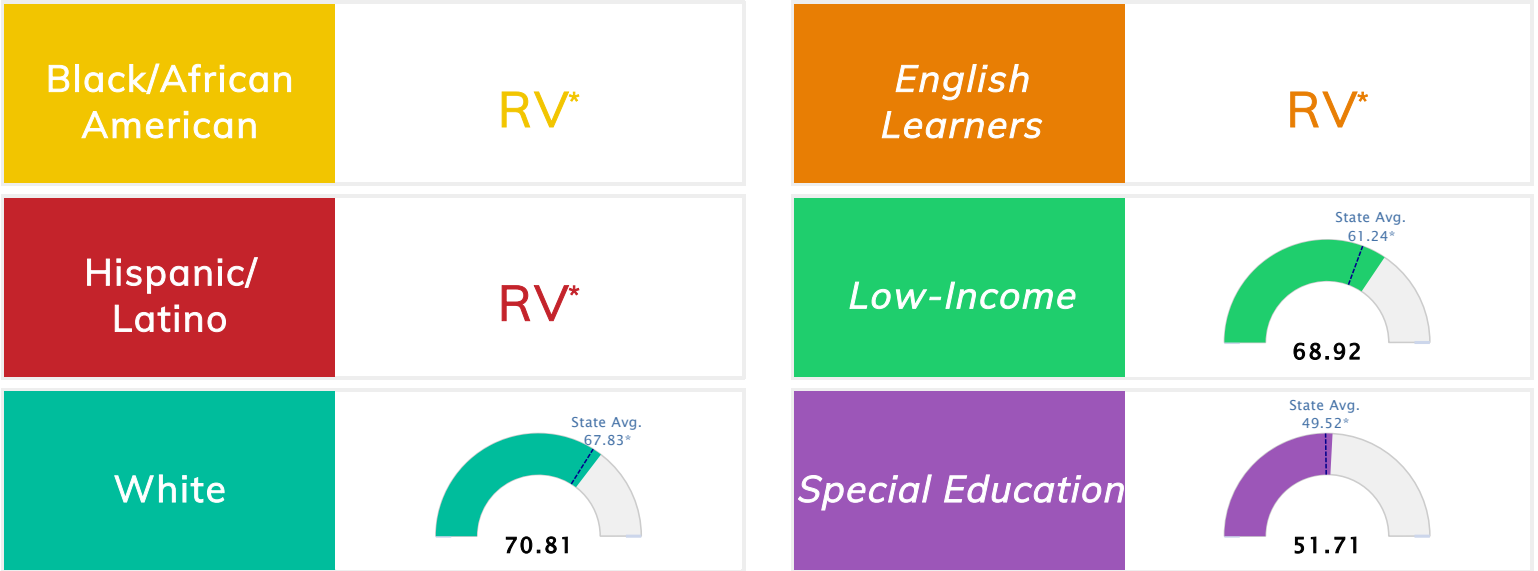

ELA % Tested	Math % Tested		ELA % Tested	Math % Tested

All Students	98.72%	98.72%			
Black / African American	RV***	RV***	English Learners	RV***	RV***
Hispanic / Latino	RV***	RV***	Economically Disadvantaged	100.00%	100.00%
White	100.00%	100.00%	Students with Disabilities	92.31%	92.31%

***RV = Restricted Value for sub-pops size < 10

Prepared by the Arkansas Department of Education: Division of Elementary and Secondary Education