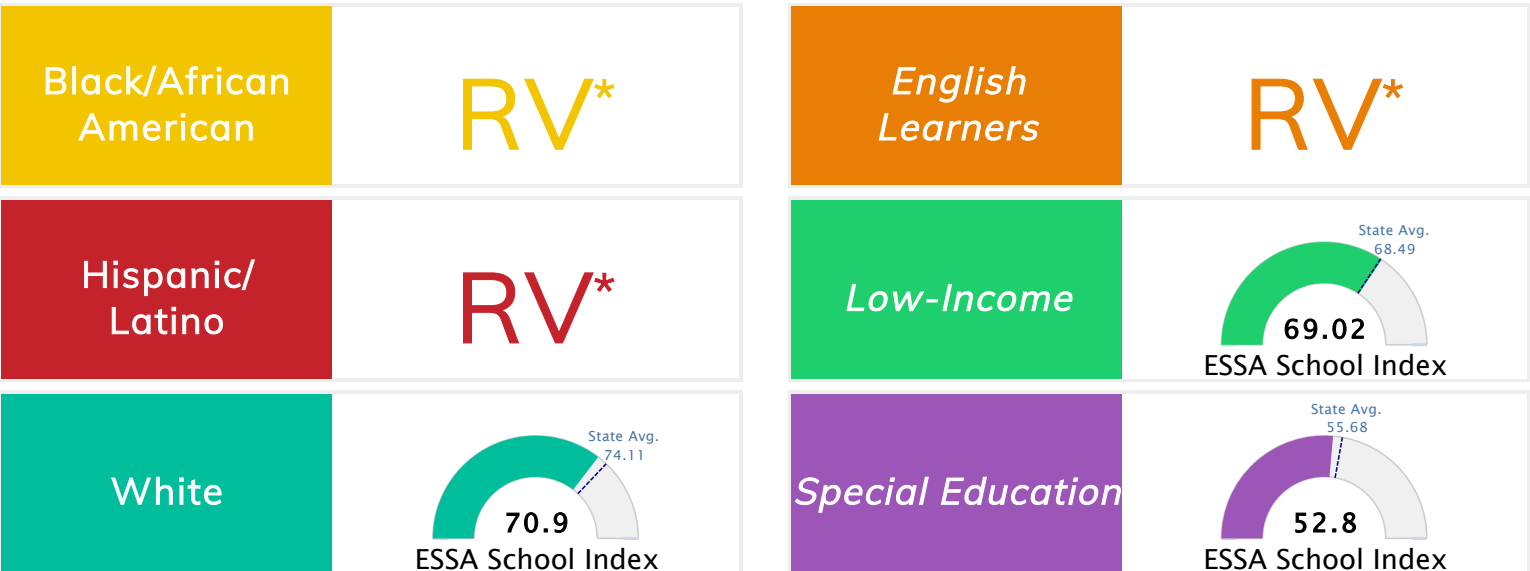

Note: Full color represents score

*RV = Restricted Value for sub-pops size < 10

Prepared by the Arkansas Department of Education