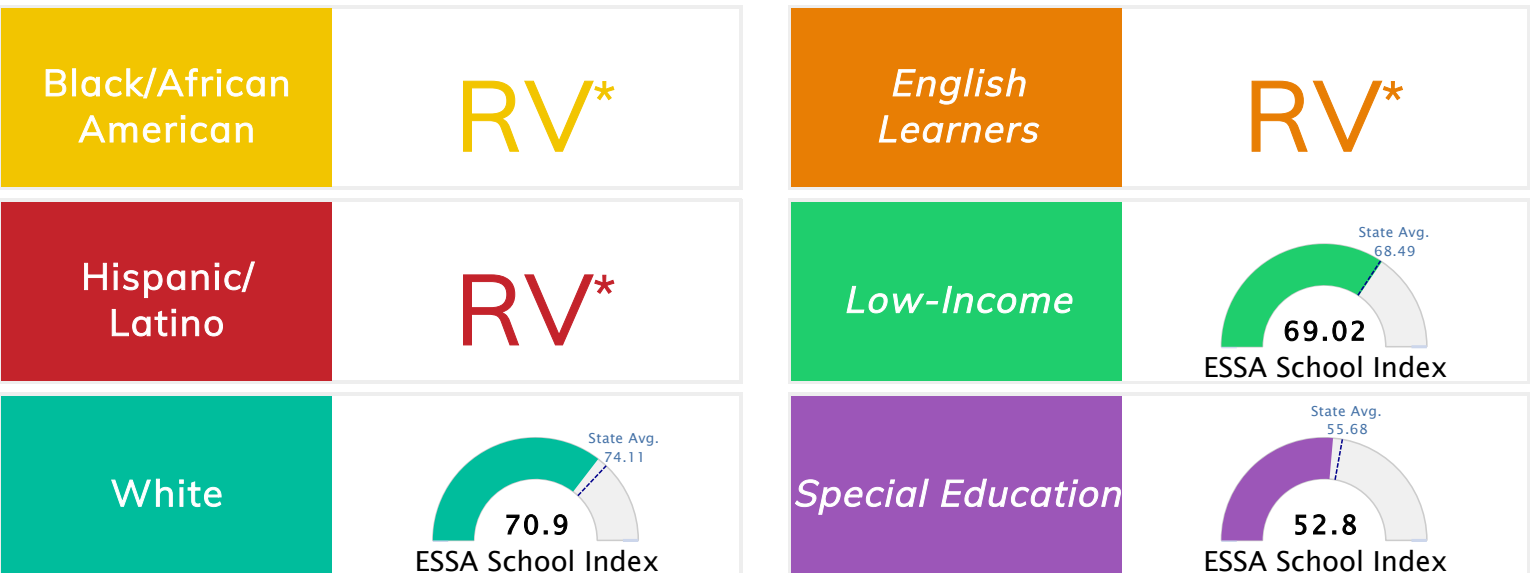

Note: Full color represents score

*RV = Restricted Value for sub-pops size < 10

Prepared by the Arkansas Department of Education