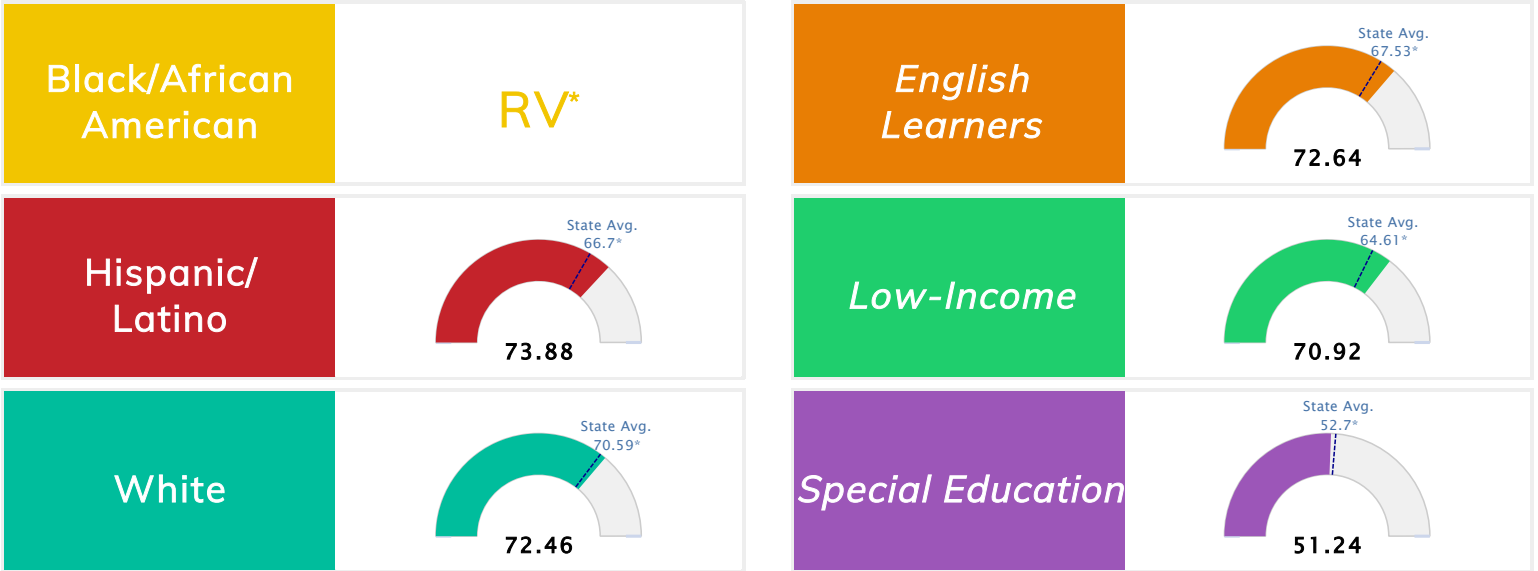

ELA % Tested	Math % Tested		ELA % Tested	Math % Tested
All Students	100.00%	100.00%			
Black / African American	RV***	RV***	English Learners	100.00%	100.00%
Hispanic / Latino	100.00%	100.00%	Economically Disadvantaged	100.00%	100.00%
White	100.00%	100.00%	Students with Disabilities	100.00%	100.00%

***RV = Restricted Value for sub-pops size < 10

Prepared by the Arkansas Department of Education: Division of Elementary and Secondary Education