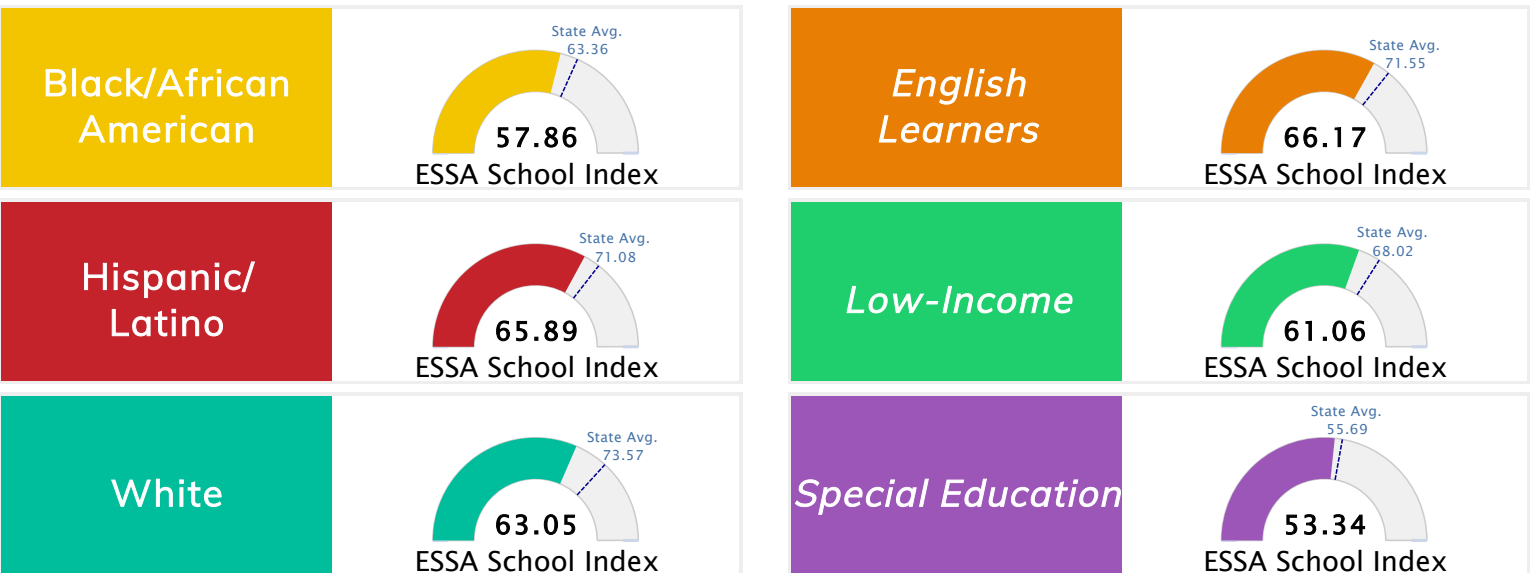

Note: Full color represents score

Prepared by the Arkansas Department of Education