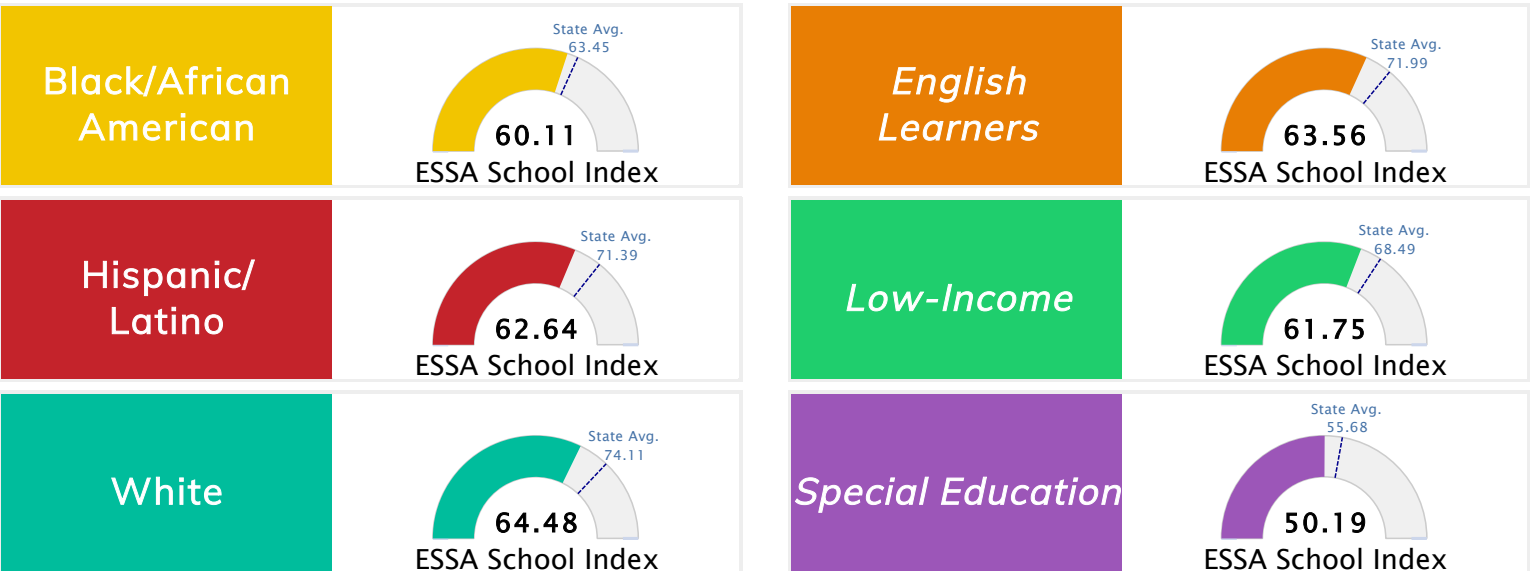

Note: Full color represents score

Prepared by the Arkansas Department of Education