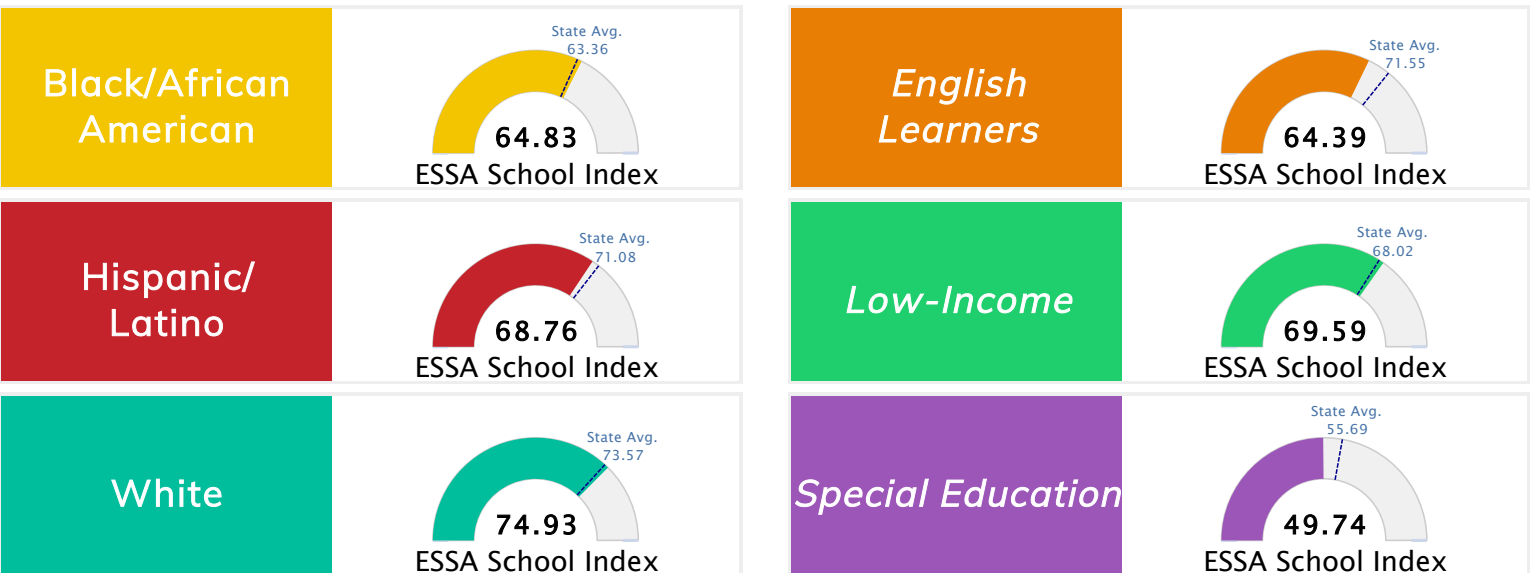

Note: Full color represents score

Prepared by the Arkansas Department of Education