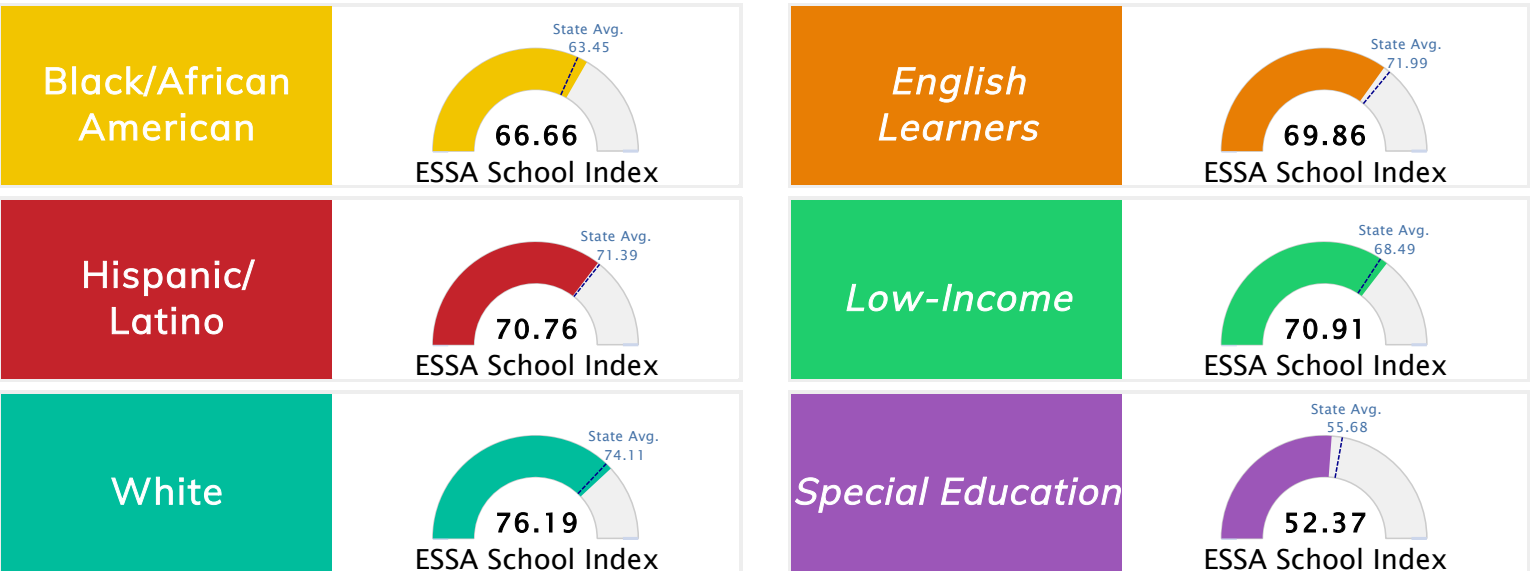

Note: Full color represents score

Prepared by the Arkansas Department of Education