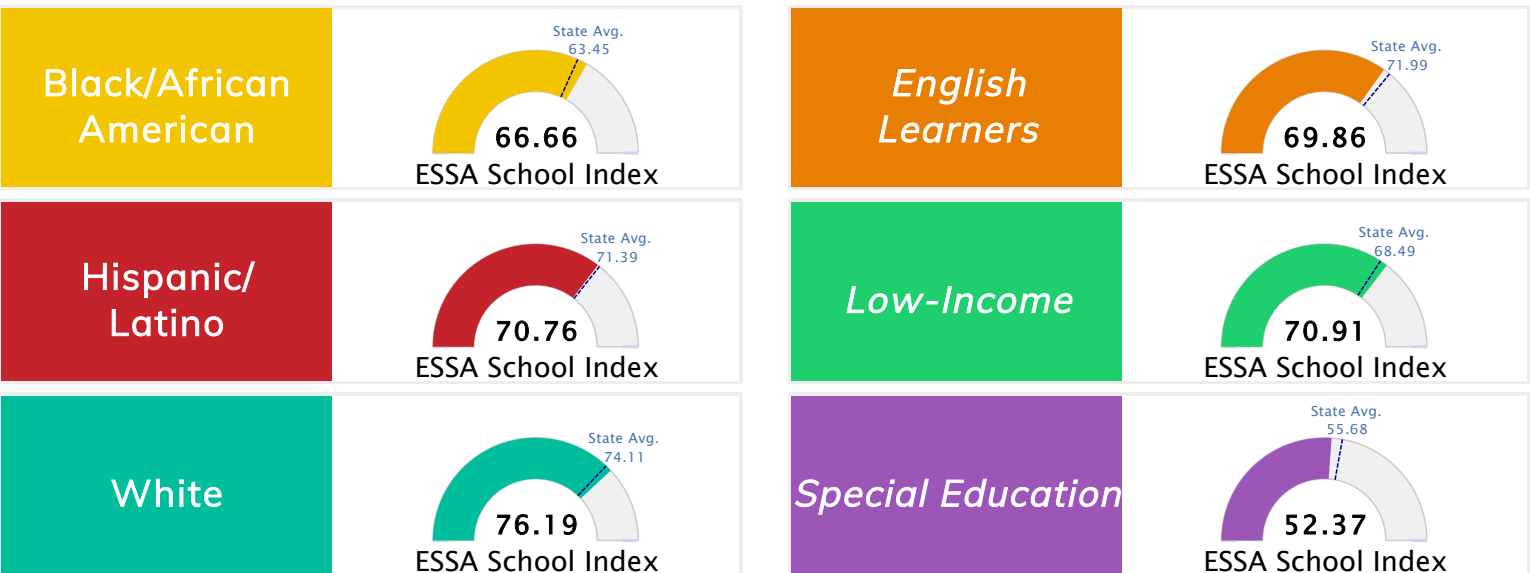

Note: Full color represents score

Prepared by the Arkansas Department of Education