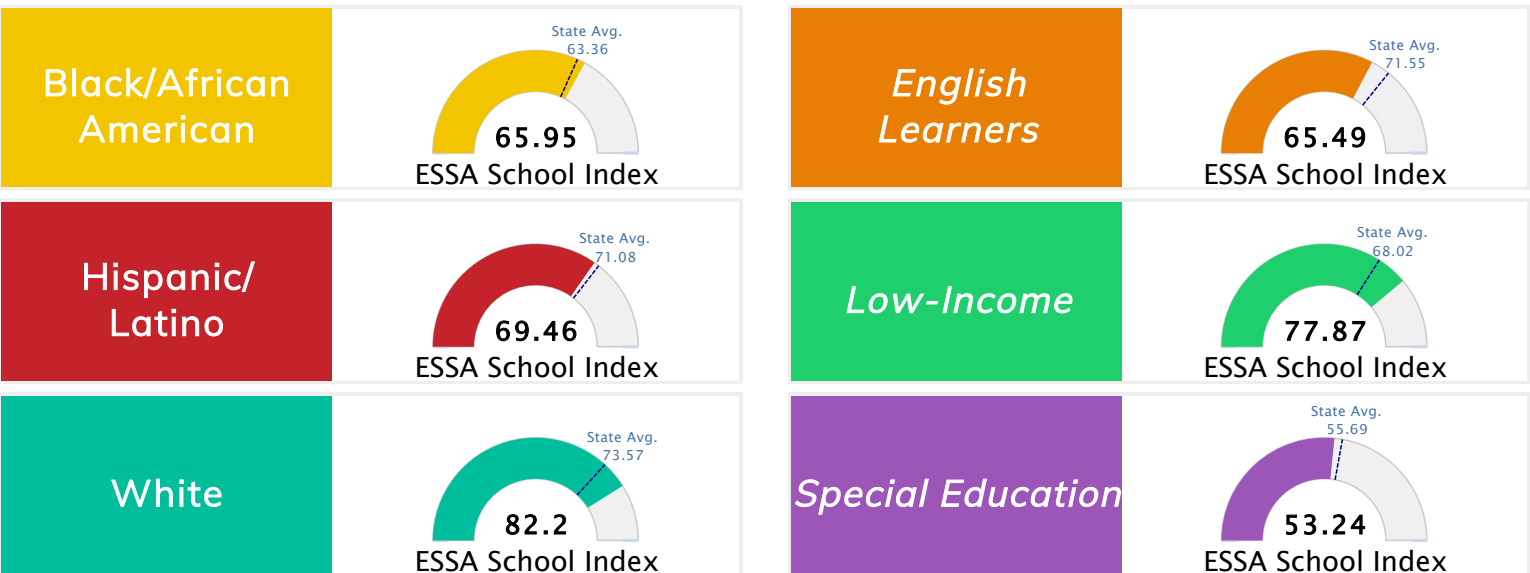

Note: Full color represents score

Prepared by the Arkansas Department of Education