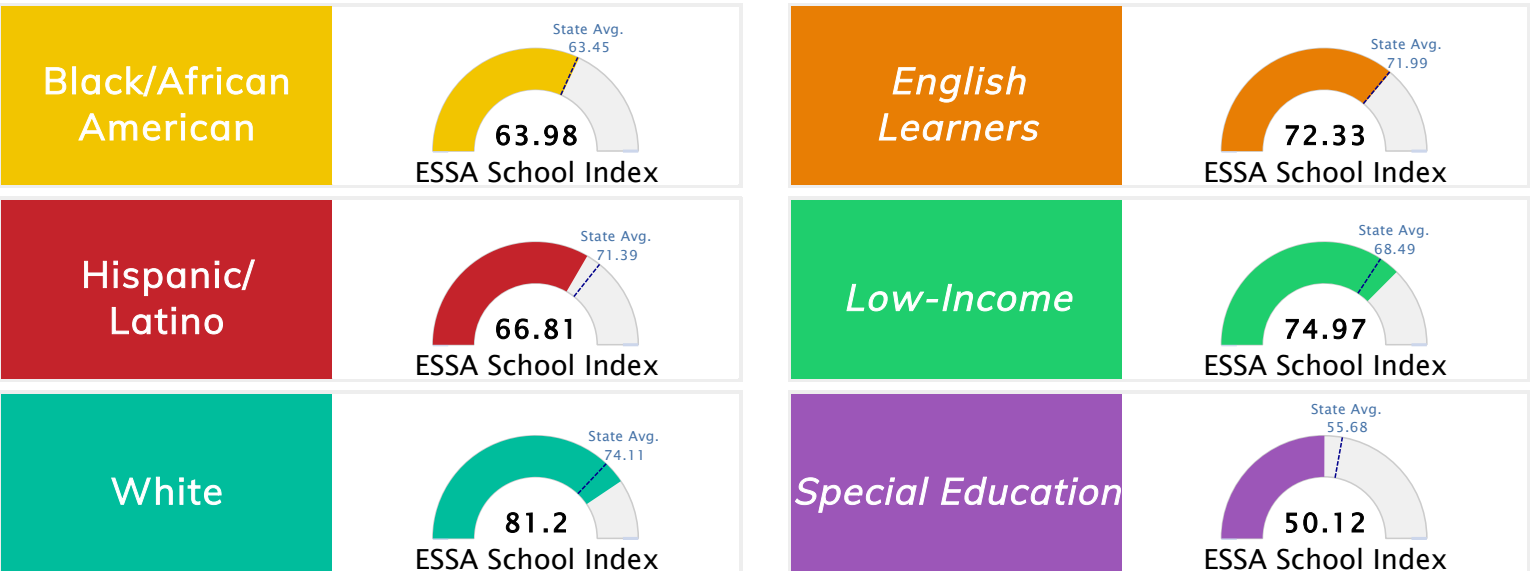

Note: Full color represents score

Prepared by the Arkansas Department of Education