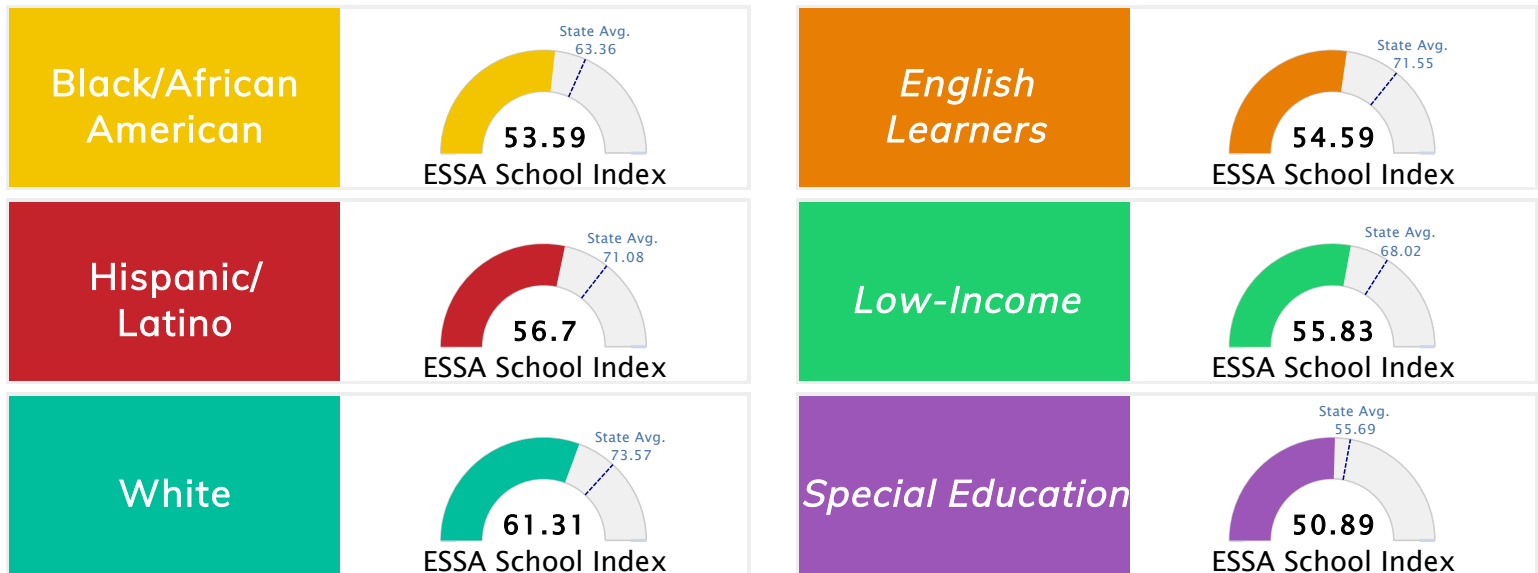

Note: Full color represents score

Prepared by the Arkansas Department of Education