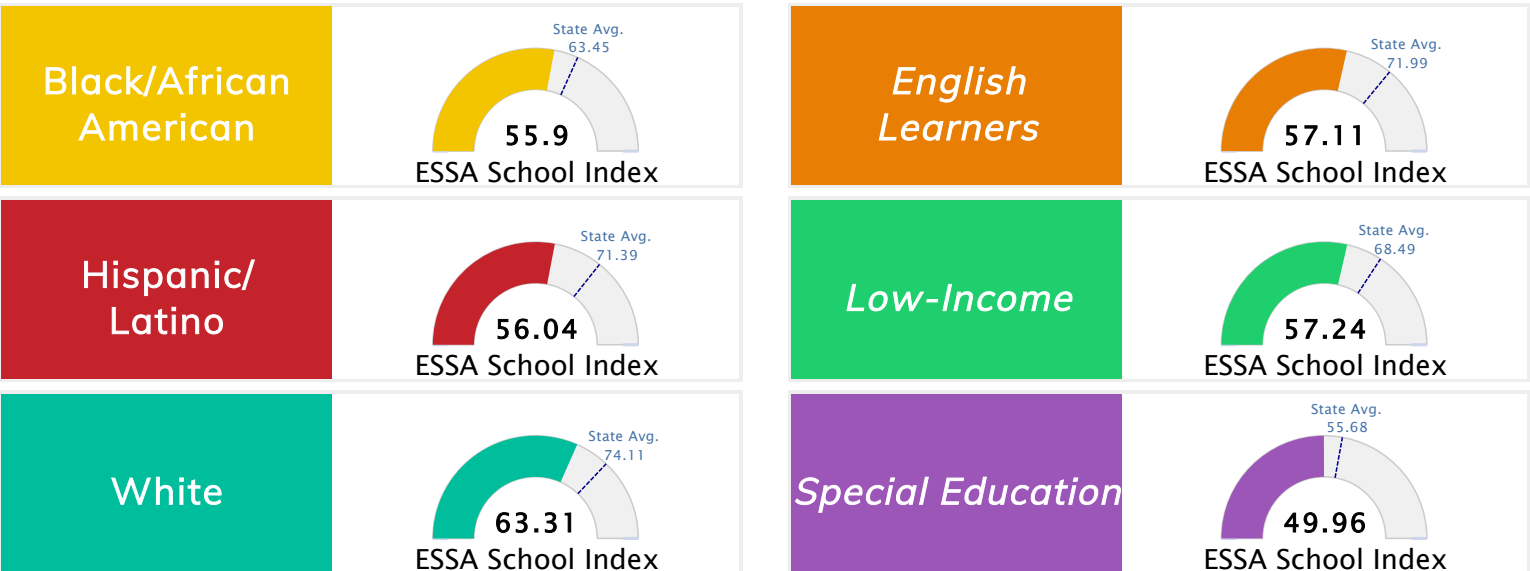

Note: Full color represents score

Prepared by the Arkansas Department of Education