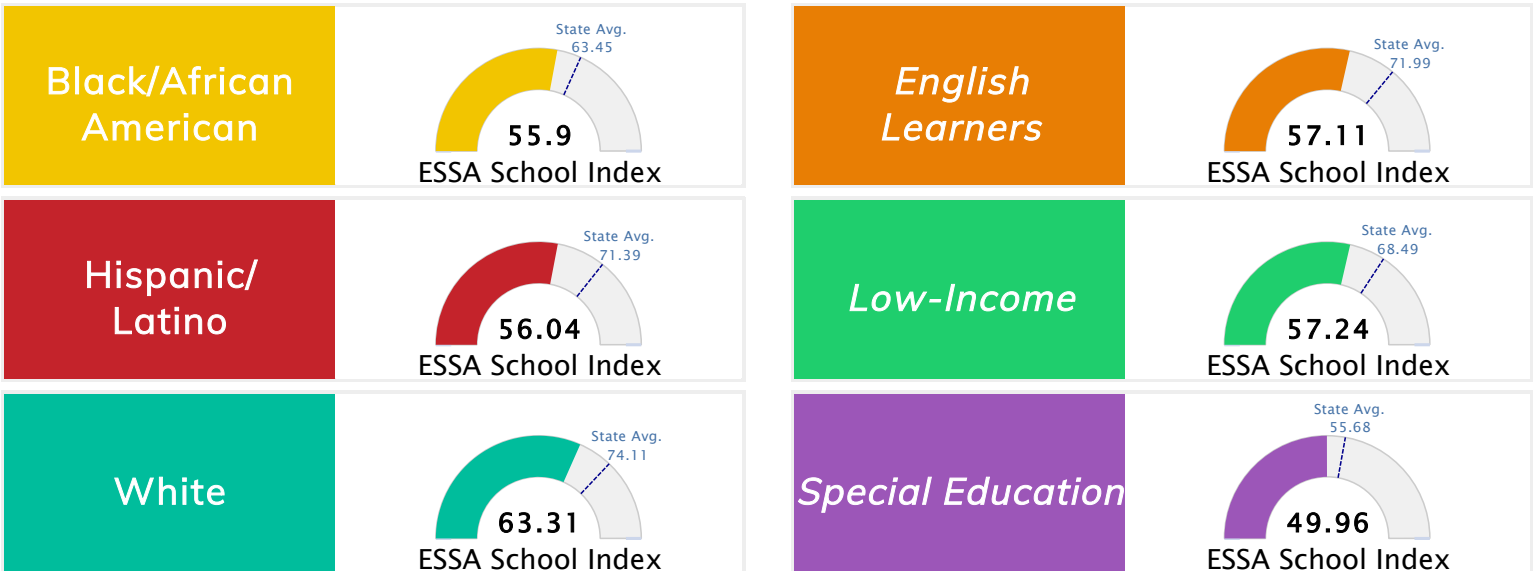

Note: Full color represents score

Prepared by the Arkansas Department of Education