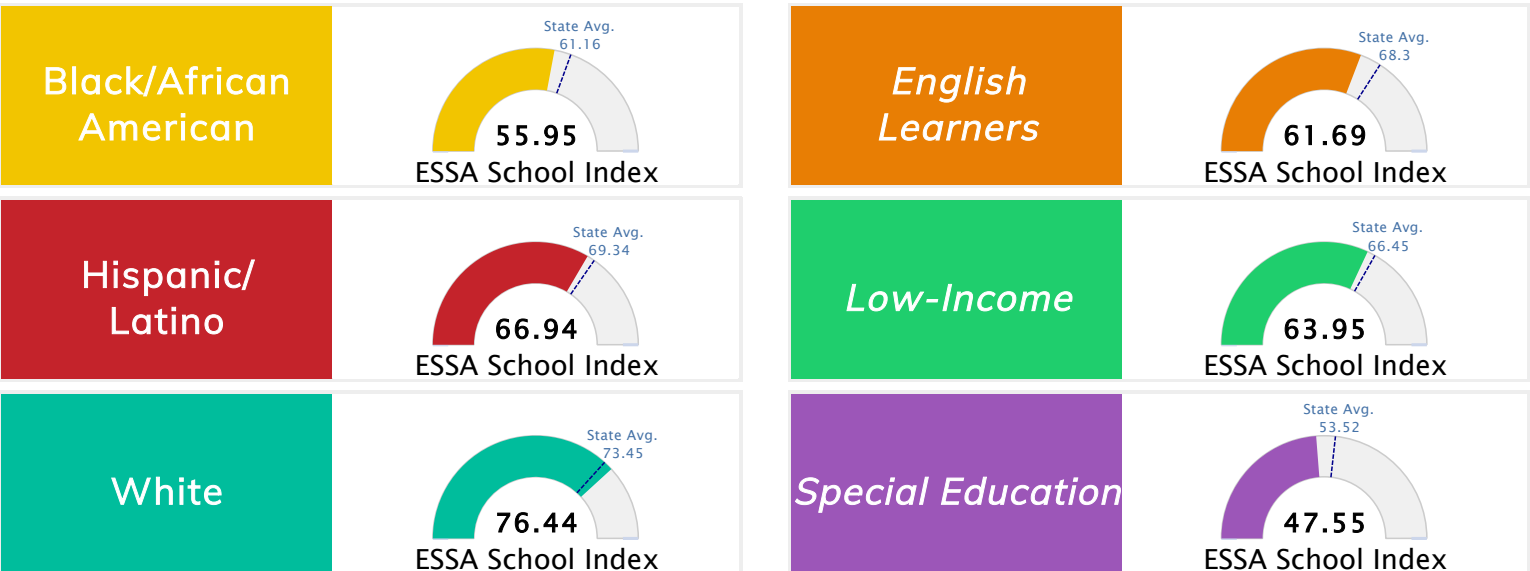

Note: Full color represents score

Prepared by the Arkansas Department of Education