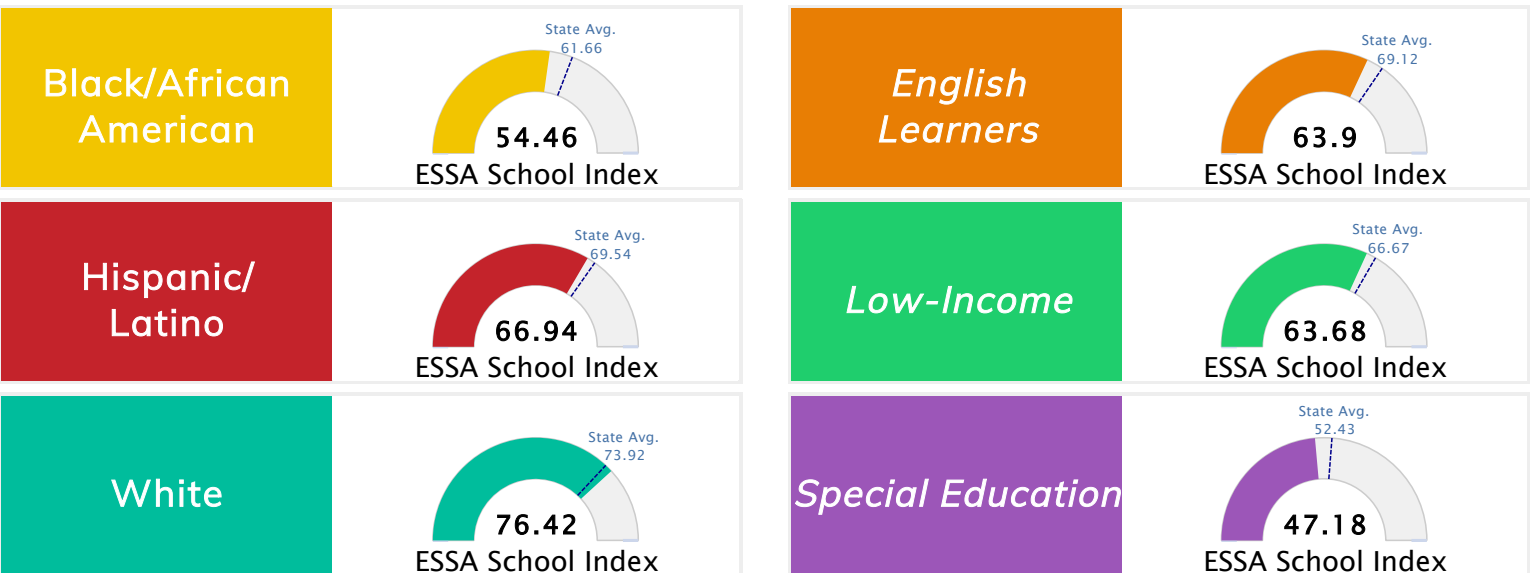

Note: Full color represents score

Prepared by the Arkansas Department of Education