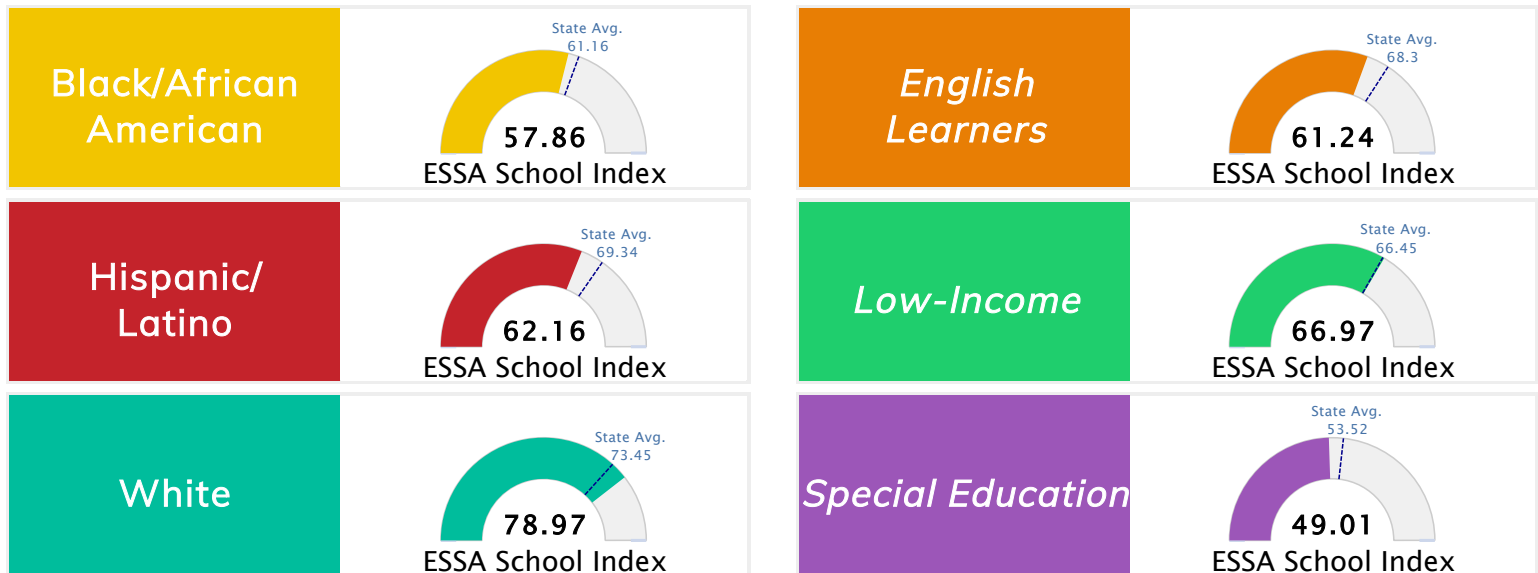

Note: Full color represents score

Prepared by the Arkansas Department of Education