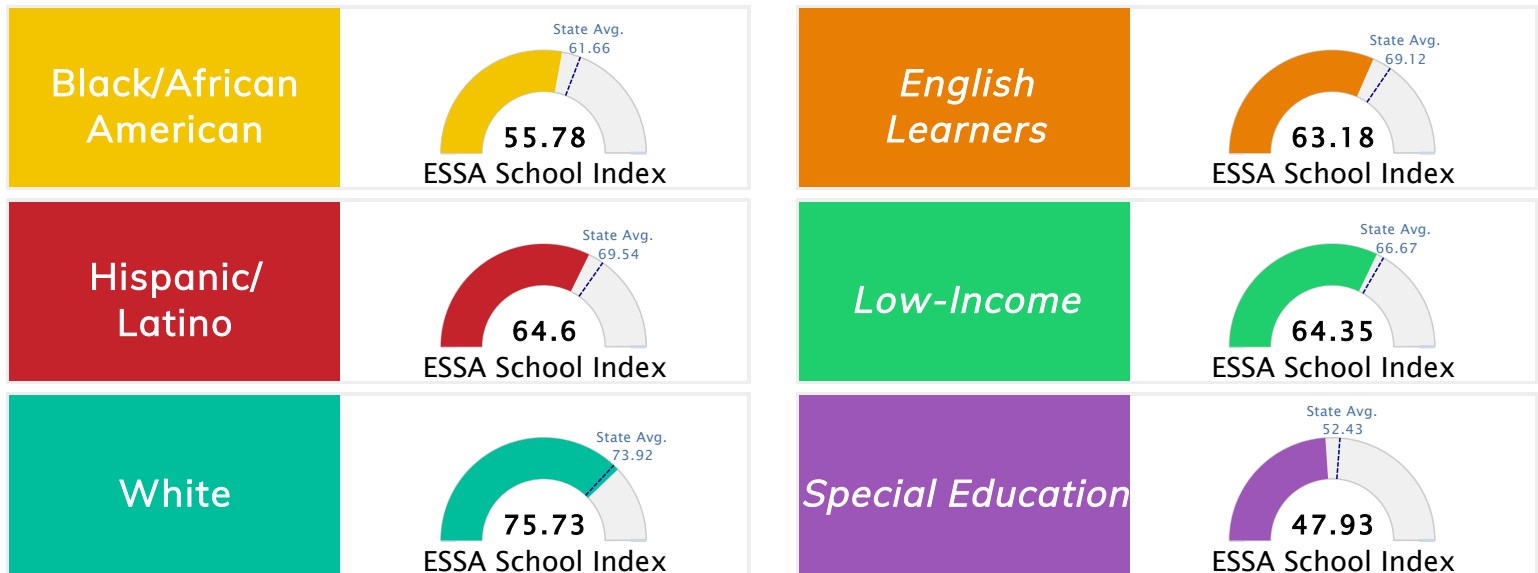

Note: Full color represents score

Prepared by the Arkansas Department of Education