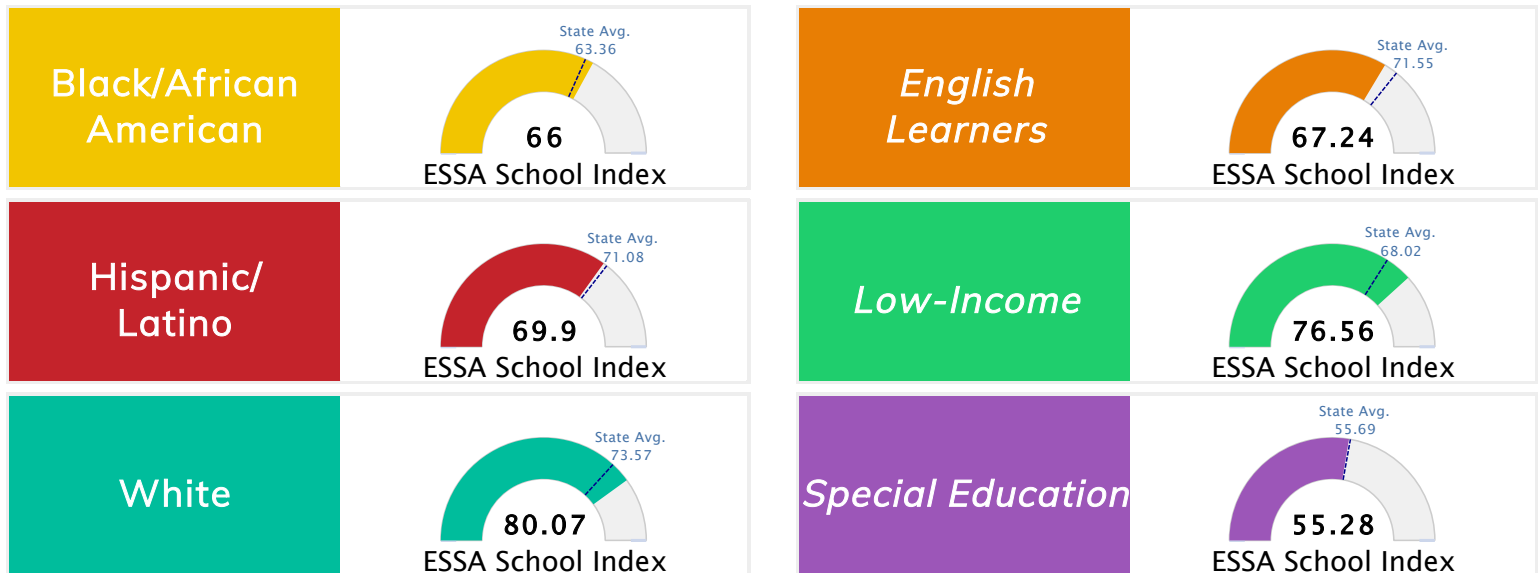

Note: Full color represents score

Prepared by the Arkansas Department of Education