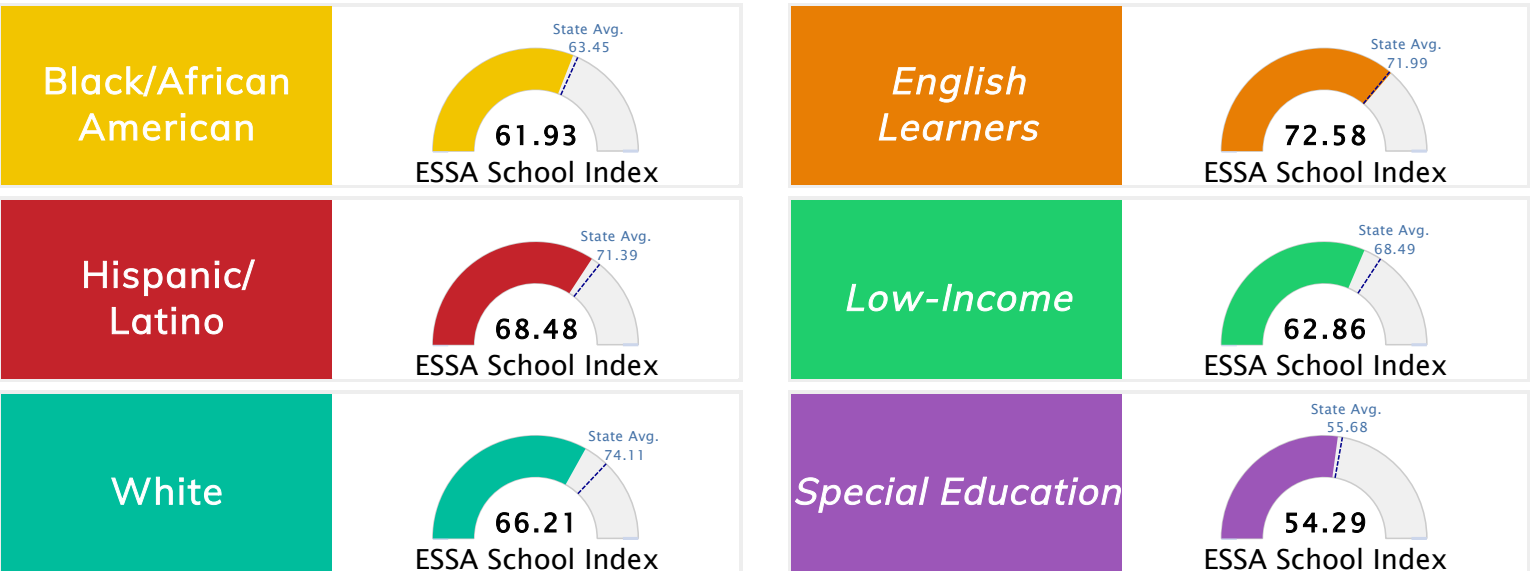

Note: Full color represents score

Prepared by the Arkansas Department of Education