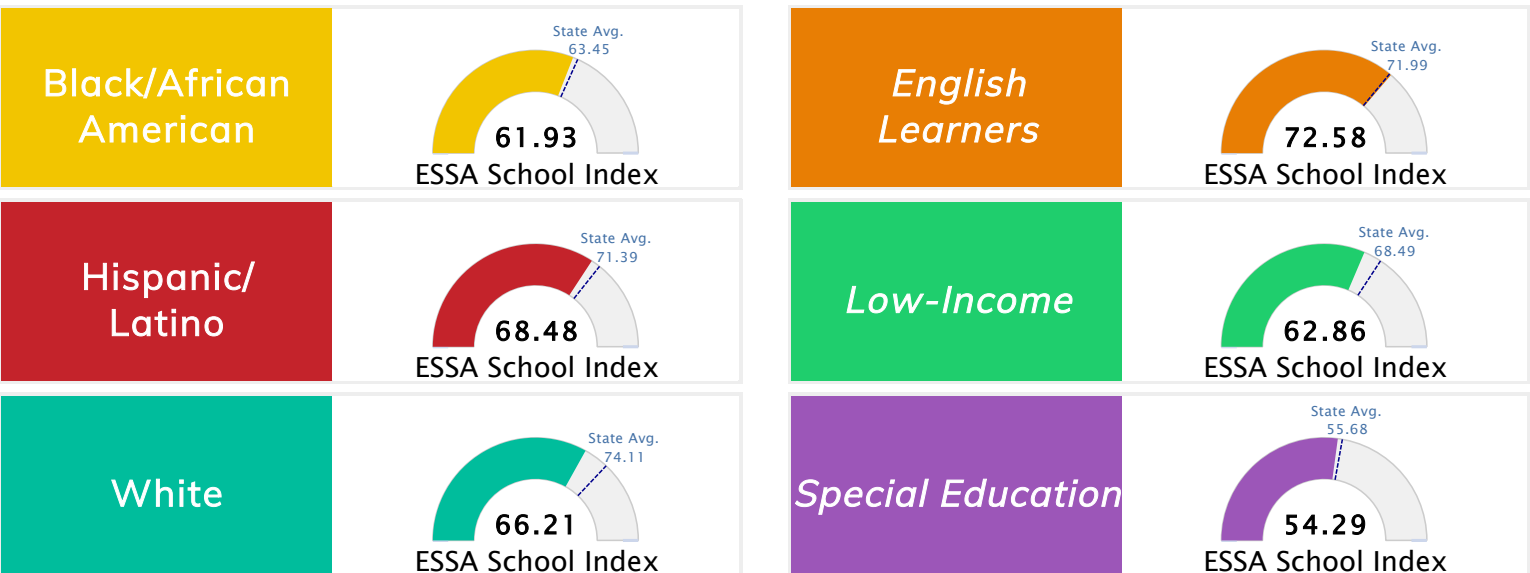

Note: Full color represents score

Prepared by the Arkansas Department of Education