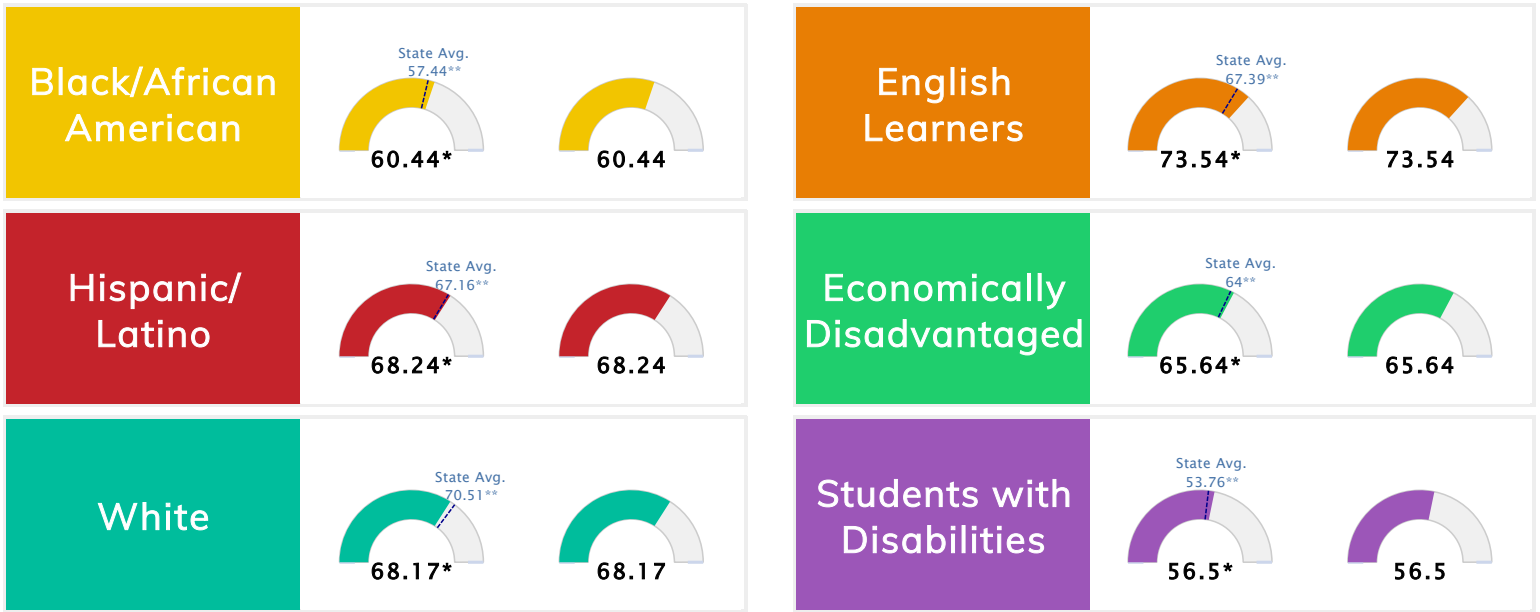

Student Information			
Grades	PK - 2	Total Enrollment	416
Black	50.24%	<i>English Learners</i>	10.58%
Hispanic	6.97%	<i>Economically Disadvantaged</i>	80.29%
White	33.89%	<i>Students with Disabilities</i>	13.70%

The Public School Rating System (A.C.A. § 6-15-2105) was suspended for the 2020-2021 school year by Act 89 of 2021

School Performance • ESSA School Index Score 2021

*To ensure stakeholders can draw reasonable conclusions about school performance, two scores are reported for all students and subgroups of students. This promotes increased transparency and ensures the information on performance is meaningful and comparable as required by Section 1111(c)(4)(E)(ii) of the Every Student Succeeds Act.

**State Average of ESSA School Index Scores for Grade Span.

	ELA % Tested	Math % Tested		ELA % Tested	Math % Tested
All Students	100.00%	100.00%			
Black / African American	100.00%	100.00%	English Learners	100.00%	100.00%
Hispanic / Latino	100.00%	100.00%	Economically Disadvantaged	100.00%	100.00%
White	100.00%	100.00%	Students with Disabilities	100.00%	100.00%