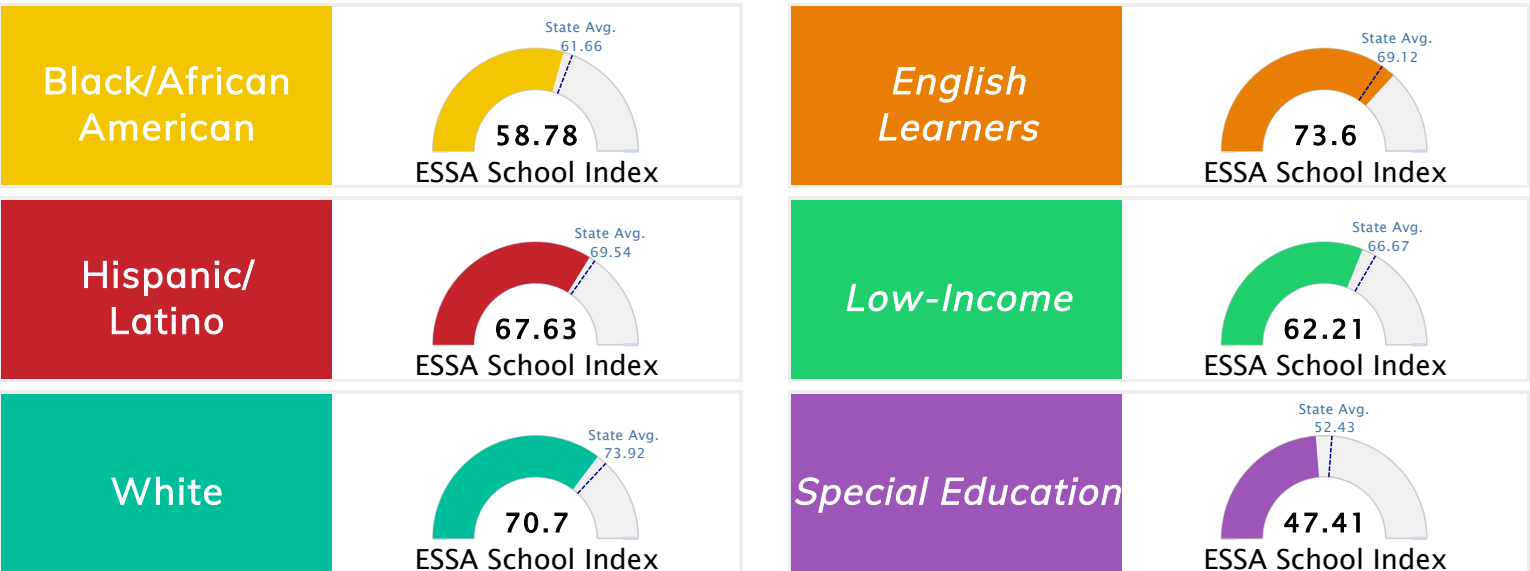

Note: Full color represents score

Prepared by the Arkansas Department of Education