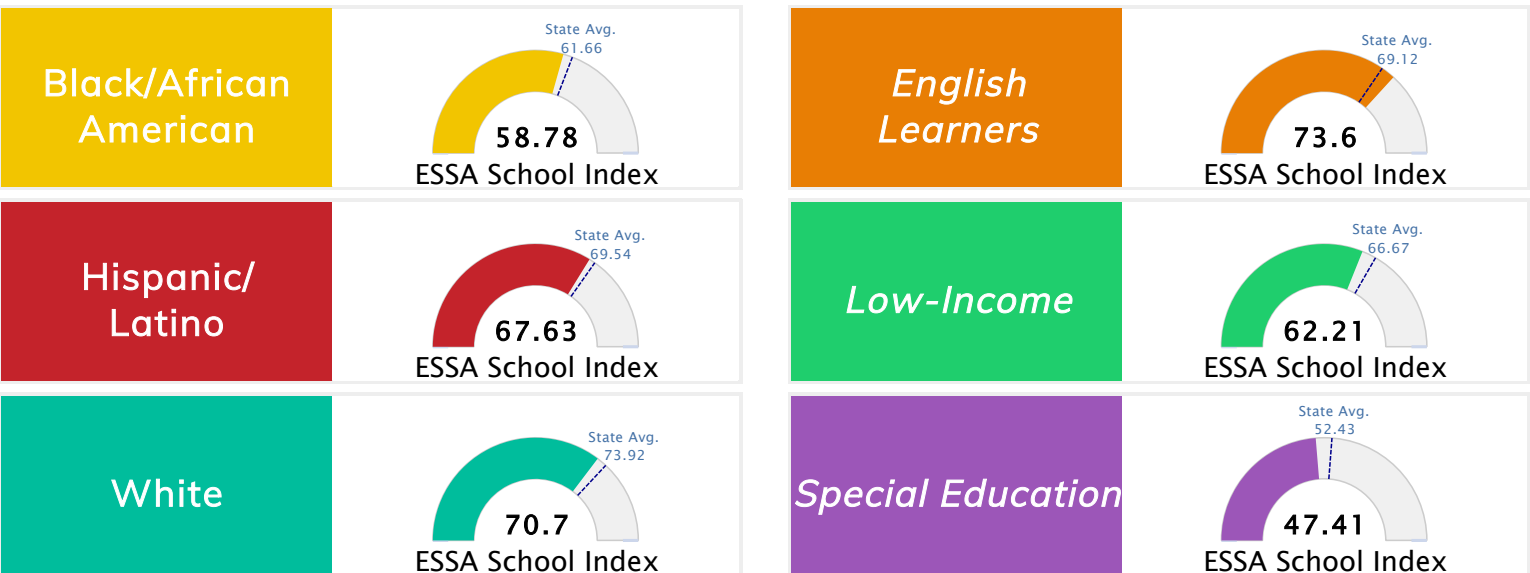

Note: Full color represents score

Prepared by the Arkansas Department of Education