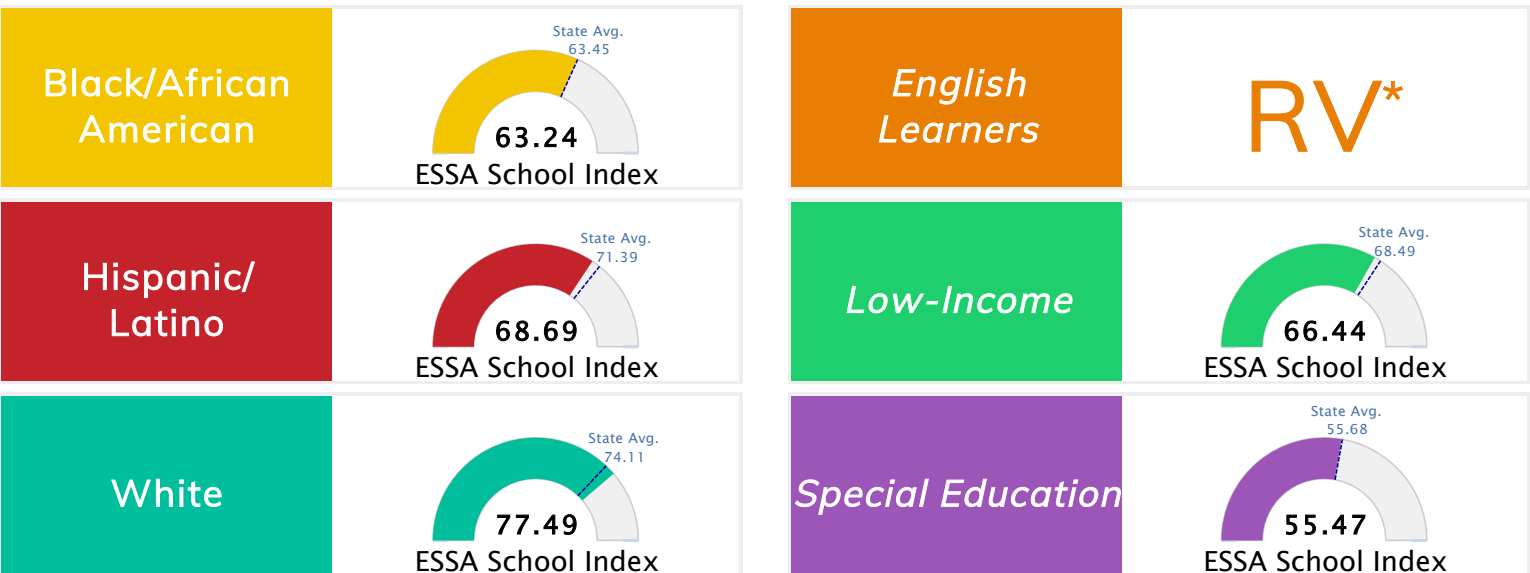

Note: Full color represents score

*RV = Restricted Value for sub-pops size < 10

Prepared by the Arkansas Department of Education