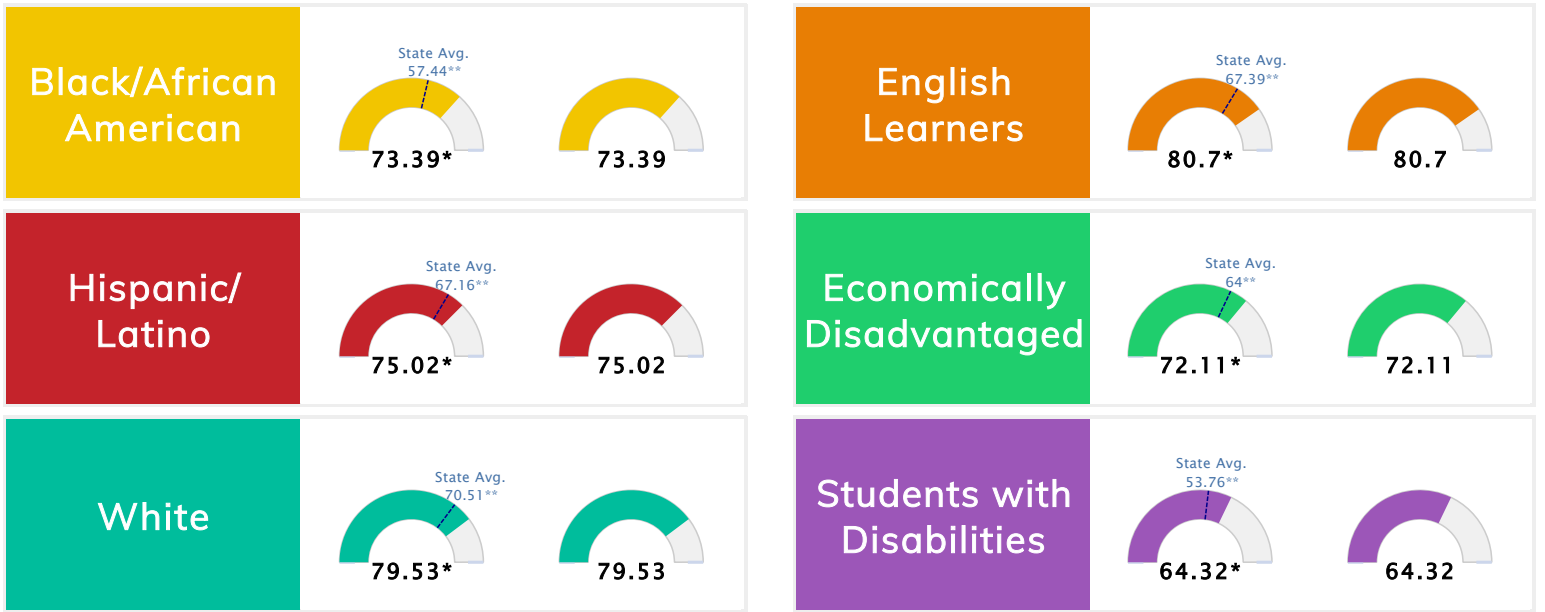

ELA % Tested	Math % Tested		ELA % Tested	Math % Tested

All Students	99.65%	99.65%			
Black / African American	96.97%	96.97%	English Learners	100.00%	100.00%
Hispanic / Latino	100.00%	100.00%	Economically Disadvantaged	100.00%	100.00%
White	99.73%	99.73%	Students with Disabilities	100.00%	100.00%

Prepared by the Arkansas Department of Education: Division of Elementary and Secondary Education