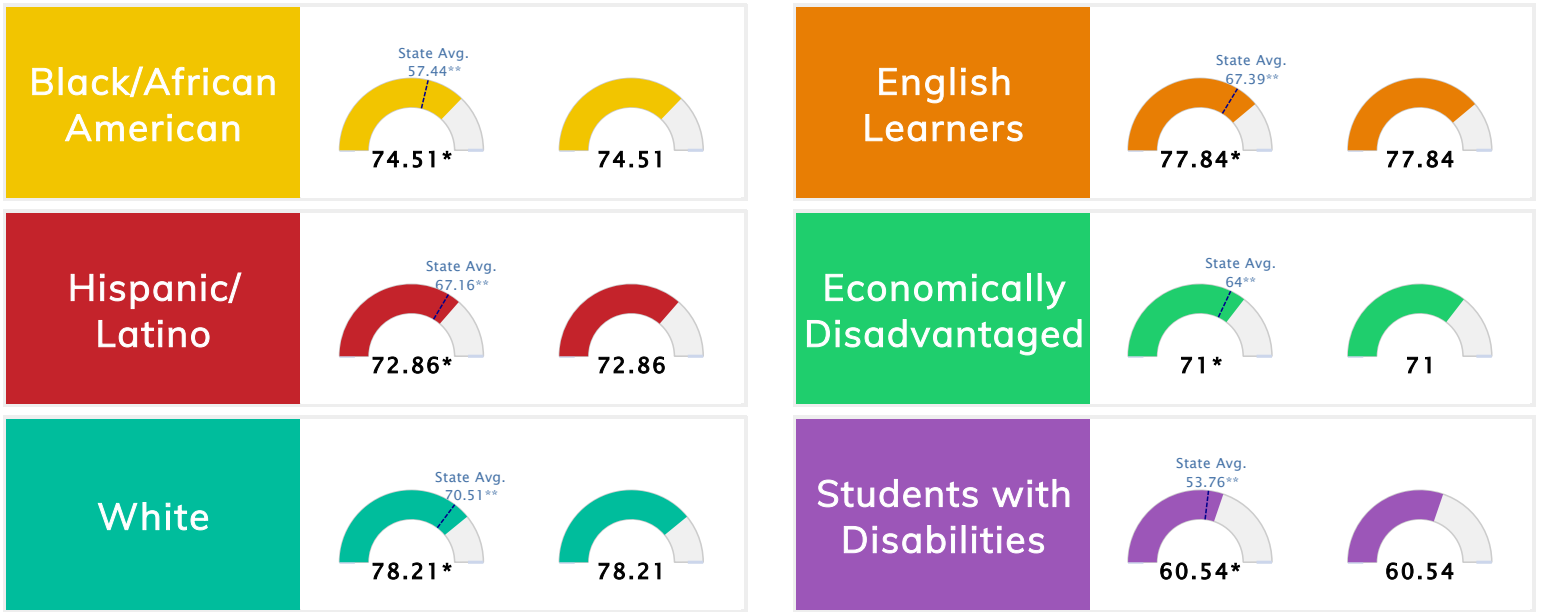

ELA % Tested	Math % Tested		ELA % Tested	Math % Tested

All Students	99.65%	99.65%			
Black / African American	96.97%	96.97%	English Learners	100.00%	100.00%
Hispanic / Latino	100.00%	100.00%	Economically Disadvantaged	100.00%	100.00%
White	99.73%	99.73%	Students with Disabilities	100.00%	100.00%

Prepared by the Arkansas Department of Education: Division of Elementary and Secondary Education