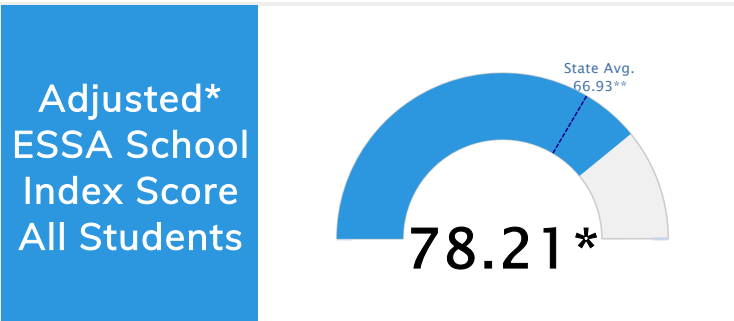

2020 - 2021 • Accountability At-a-Glance • Valley View Intermediate School

Contact Information
Valley View Intermediate School | Valley View School District
Principal: Ella Bradsher | Superintendent: Roland Popejoy
5404 Yarbrough Dr Jonesboro, AR 72404-
http://www.valleyviewschools.net | (870) 935-6361

Student Information			
Grades	3 - 6	Total Enrollment	854
Black	3.40%	<i>English Learners</i>	1.64%
Hispanic	5.62%	<i>Economically Disadvantaged</i>	32.67%
White	85.36%	<i>Students with Disabilities</i>	13.47%

The Public School Rating System (A.C.A. § 6-15-2105) was suspended for the 2020-2021 school year by Act 89 of 2021

School Performance • ESSA School Index Score 2021

*To ensure stakeholders can draw reasonable conclusions about school performance, two scores are reported for all students and subgroups of students. This promotes increased transparency and ensures the information on performance is meaningful and comparable as required by Section 1111(c)(4)(E)(ii) of the Every Student Succeeds Act.

Two scores reported (If both scores are equal the school tested 95% or more students):

- **Adjusted ESSA School Index score:** The Annual ESSA School Index Score follows the approved [ESSA Business Rules](#).
- **Unadjusted ESSA School Index score:** This score reflects school performance for full academic year students that were tested regardless of whether 95% of students tested. Please see percent tested below. These data should only be used to facilitate discussions regarding the impact of COVID-19.

**State Average of ESSA School Index Scores for Grade Span.