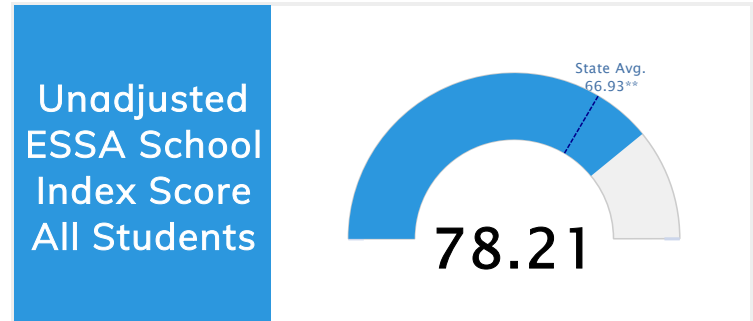

2020 - 2021 • Accountability At-a-Glance • Valley View Intermediate School

Contact Information
Valley View Intermediate School | Valley View School District
Principal: Ella Bradsher | Superintendent: Roland Popejoy
5404 Yarbrough Dr Jonesboro, AR 72404-
http://www.valleyviewschools.net | (870) 935-6361

Student Information			
Grades	3 - 6	Total Enrollment	854
Black	3.40%	<i>English Learners</i>	1.64%
Hispanic	5.62%	<i>Economically Disadvantaged</i>	32.67%
White	85.36%	<i>Students with Disabilities</i>	13.47%

The Public School Rating System (A.C.A. § 6-15-2105) was suspended for the 2020-2021 school year by Act 89 of 2021

School Performance • ESSA School Index Score 2021

*To ensure stakeholders can draw reasonable conclusions about school performance, two scores are reported for all students and subgroups of students. This promotes increased transparency and ensures the information on performance is meaningful and comparable as required by Section 1111(c)(4)(E)(ii) of the Every Student Succeeds Act.

Two scores reported (If both scores are equal the school tested 95% or more students):

- **Adjusted ESSA School Index score:** The Annual ESSA School Index Score follows the approved [ESSA Business Rules](#).
- **Unadjusted ESSA School Index score:** This score reflects school performance for full academic year students that were tested regardless of whether 95% of students tested. Please see percent tested below. These data should only be used to facilitate discussions regarding the impact of COVID-19.

**State Average of ESSA School Index Scores for Grade Span.